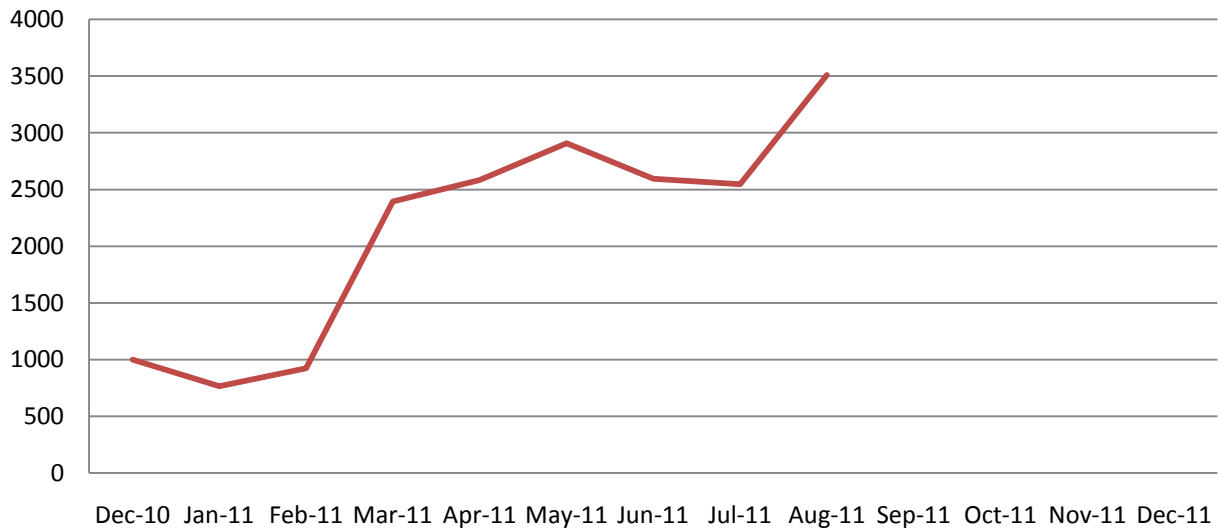

Mater - Unique Users per Month

Session time > 3 min, Download >0bytes

	Dec-10	Jan-11	Feb-11	Mar-11	Apr-11	May-11	Jun-11	Jul-11	Aug-11	Sep-11	Oct-11	Nov-11	Dec-11
— Unique Users	1000	764	923	2395	2583	2908	2596	2547	3510