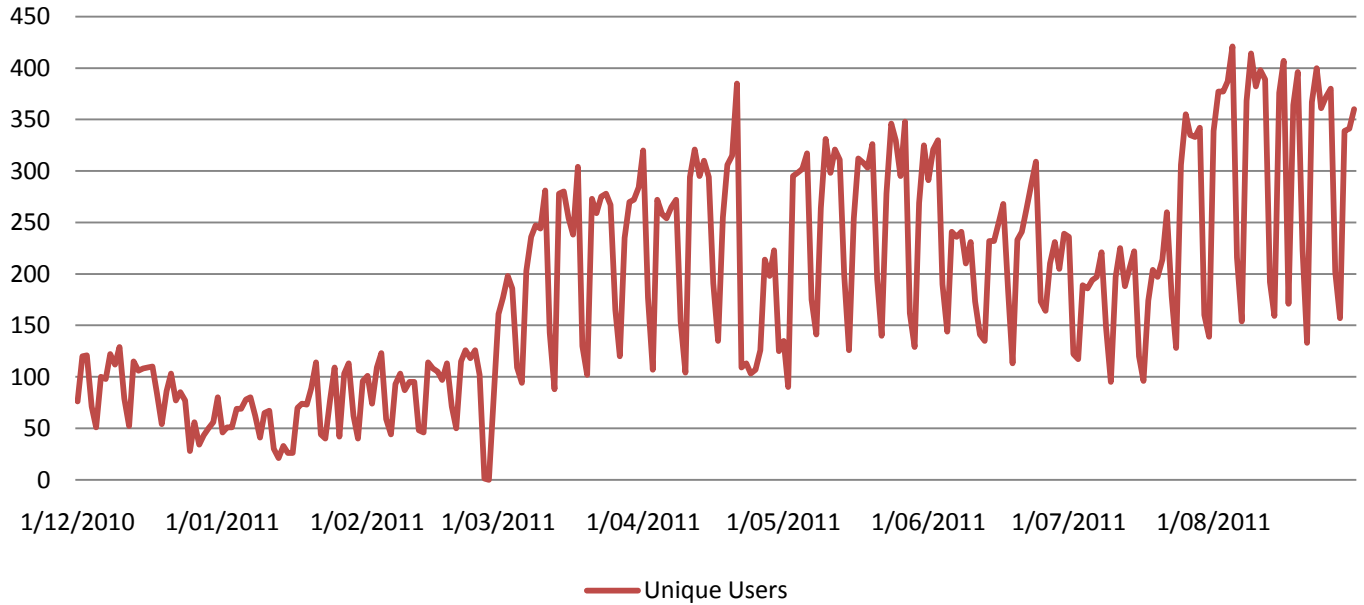

Mater eduroam user and traffic summary Dec 2010 – August 2011

Mater Unique Users Dec '10-Aug '11

Session time > 3 min, Download >0bytes