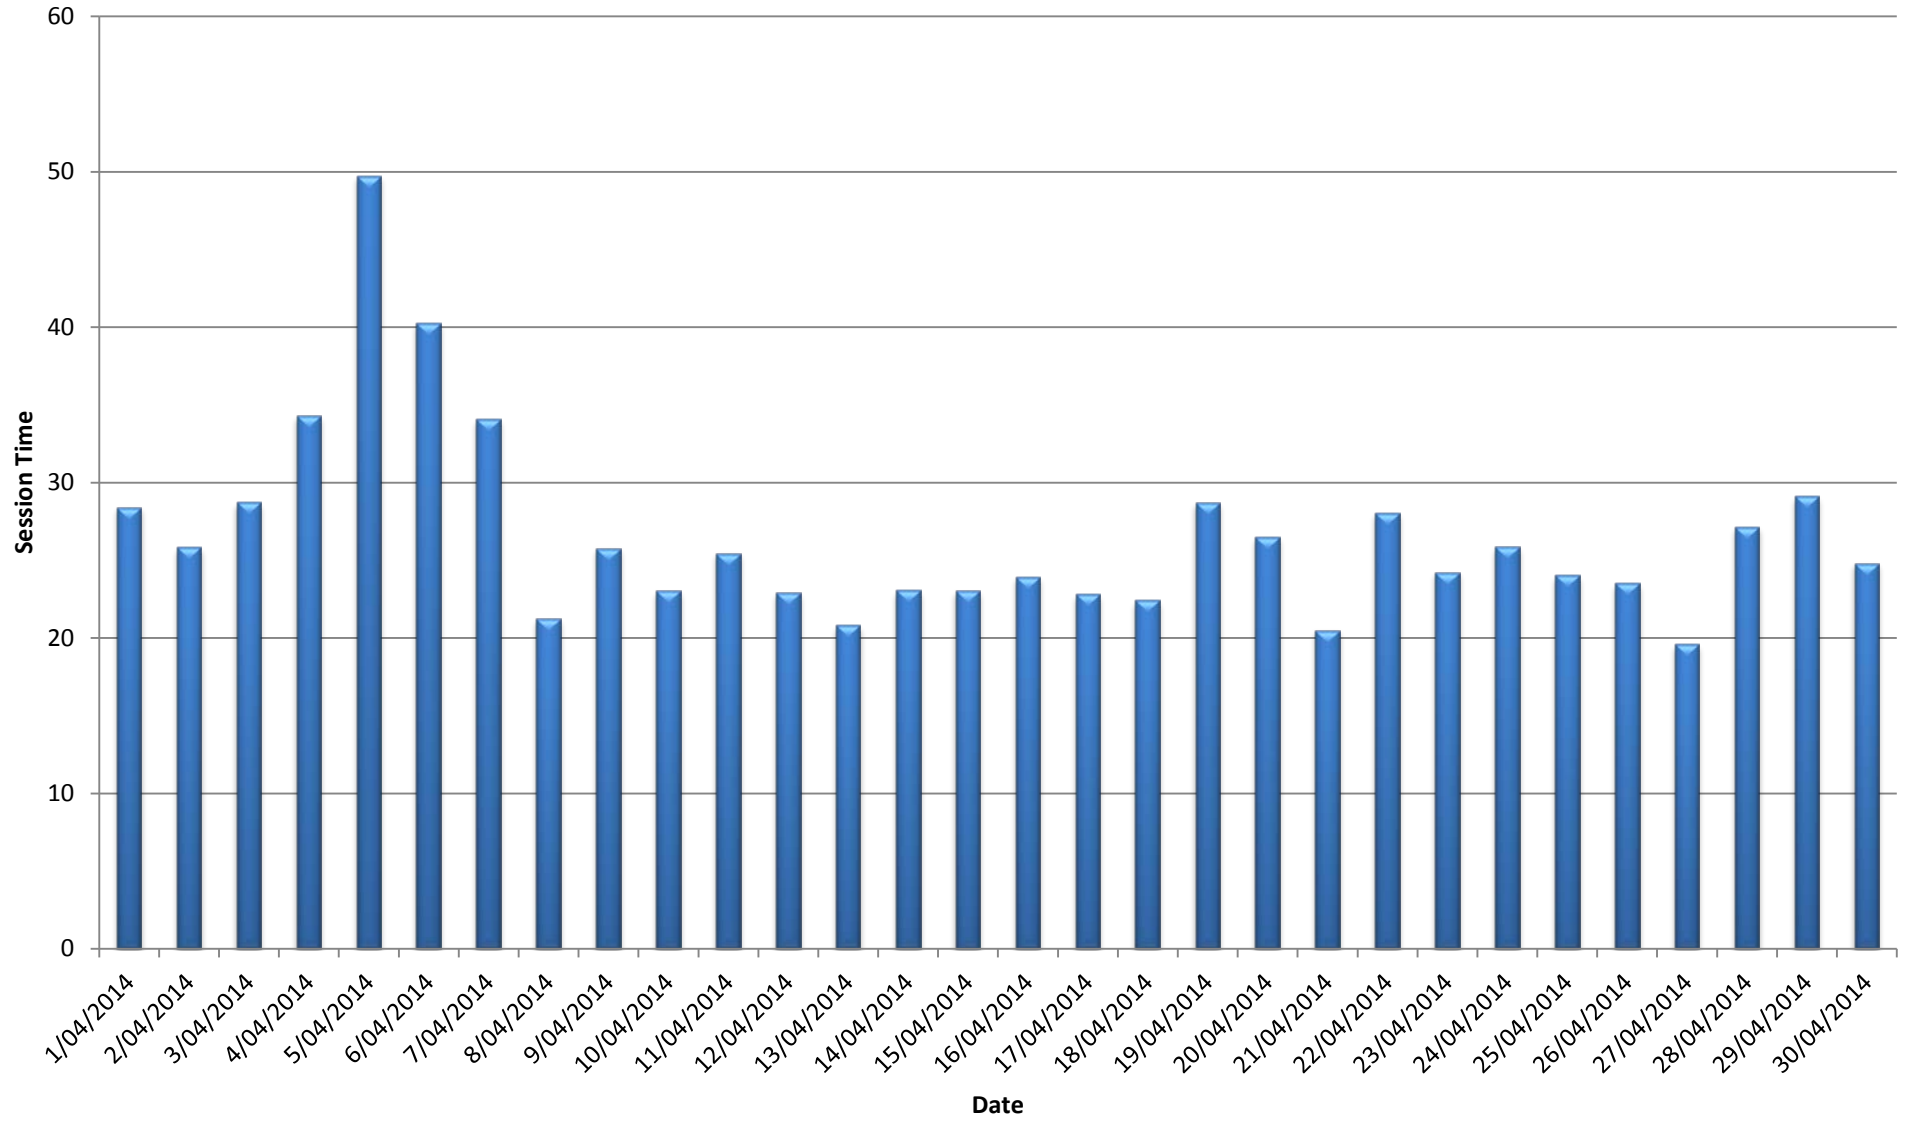

# Eduroam QH Average Session Time

Apr 2014

# Eduroam QH Unique Users per Day

Apr 2014