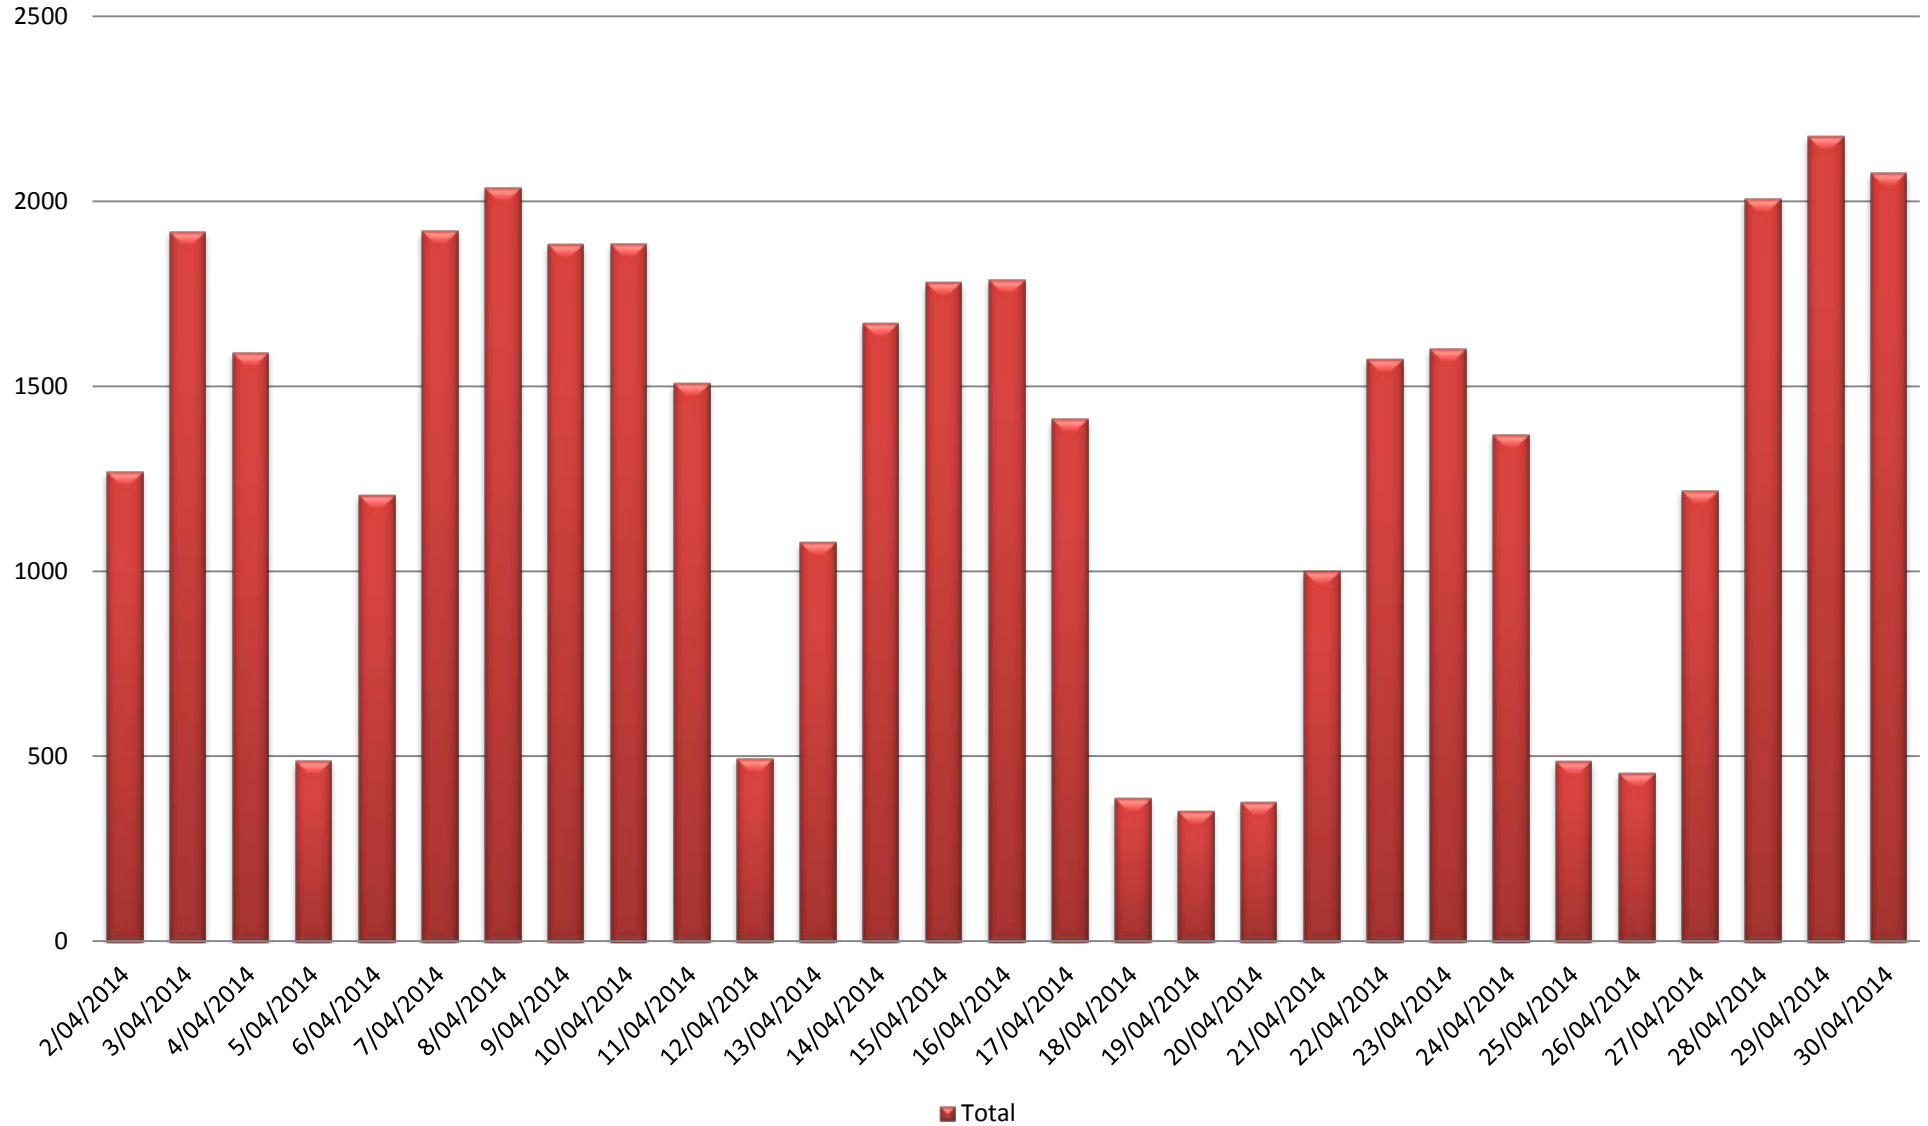

# Eduroam QH Average Session Time

Apr 2014

# Eduroam QH Unique Users per Day

Apr 2014