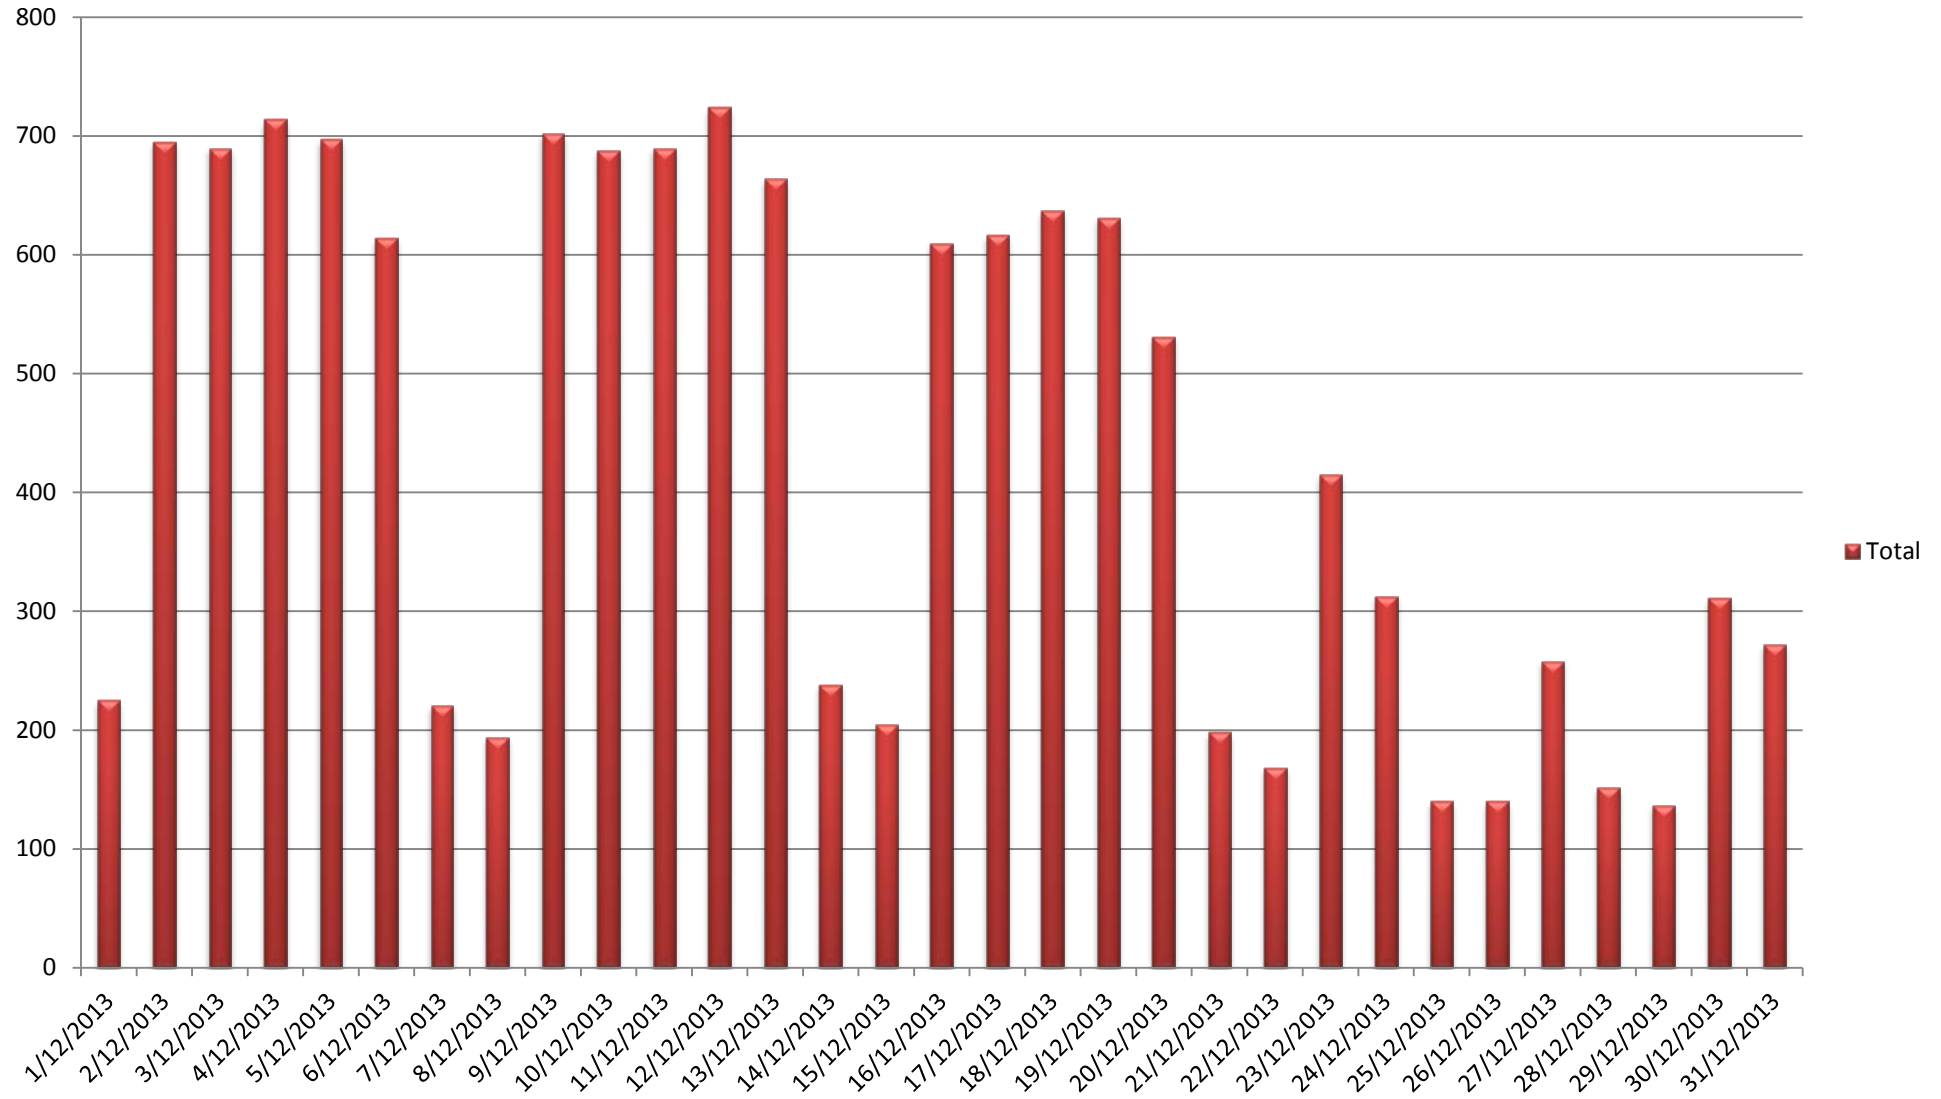

Eduroam QH Average Session Time

Dec 2013

Eduroam QH Unique Users per Day Dec 2013

Eduroam QH Unique Users per Day

Dec 2013

session time > 10 mins & download > 1MB