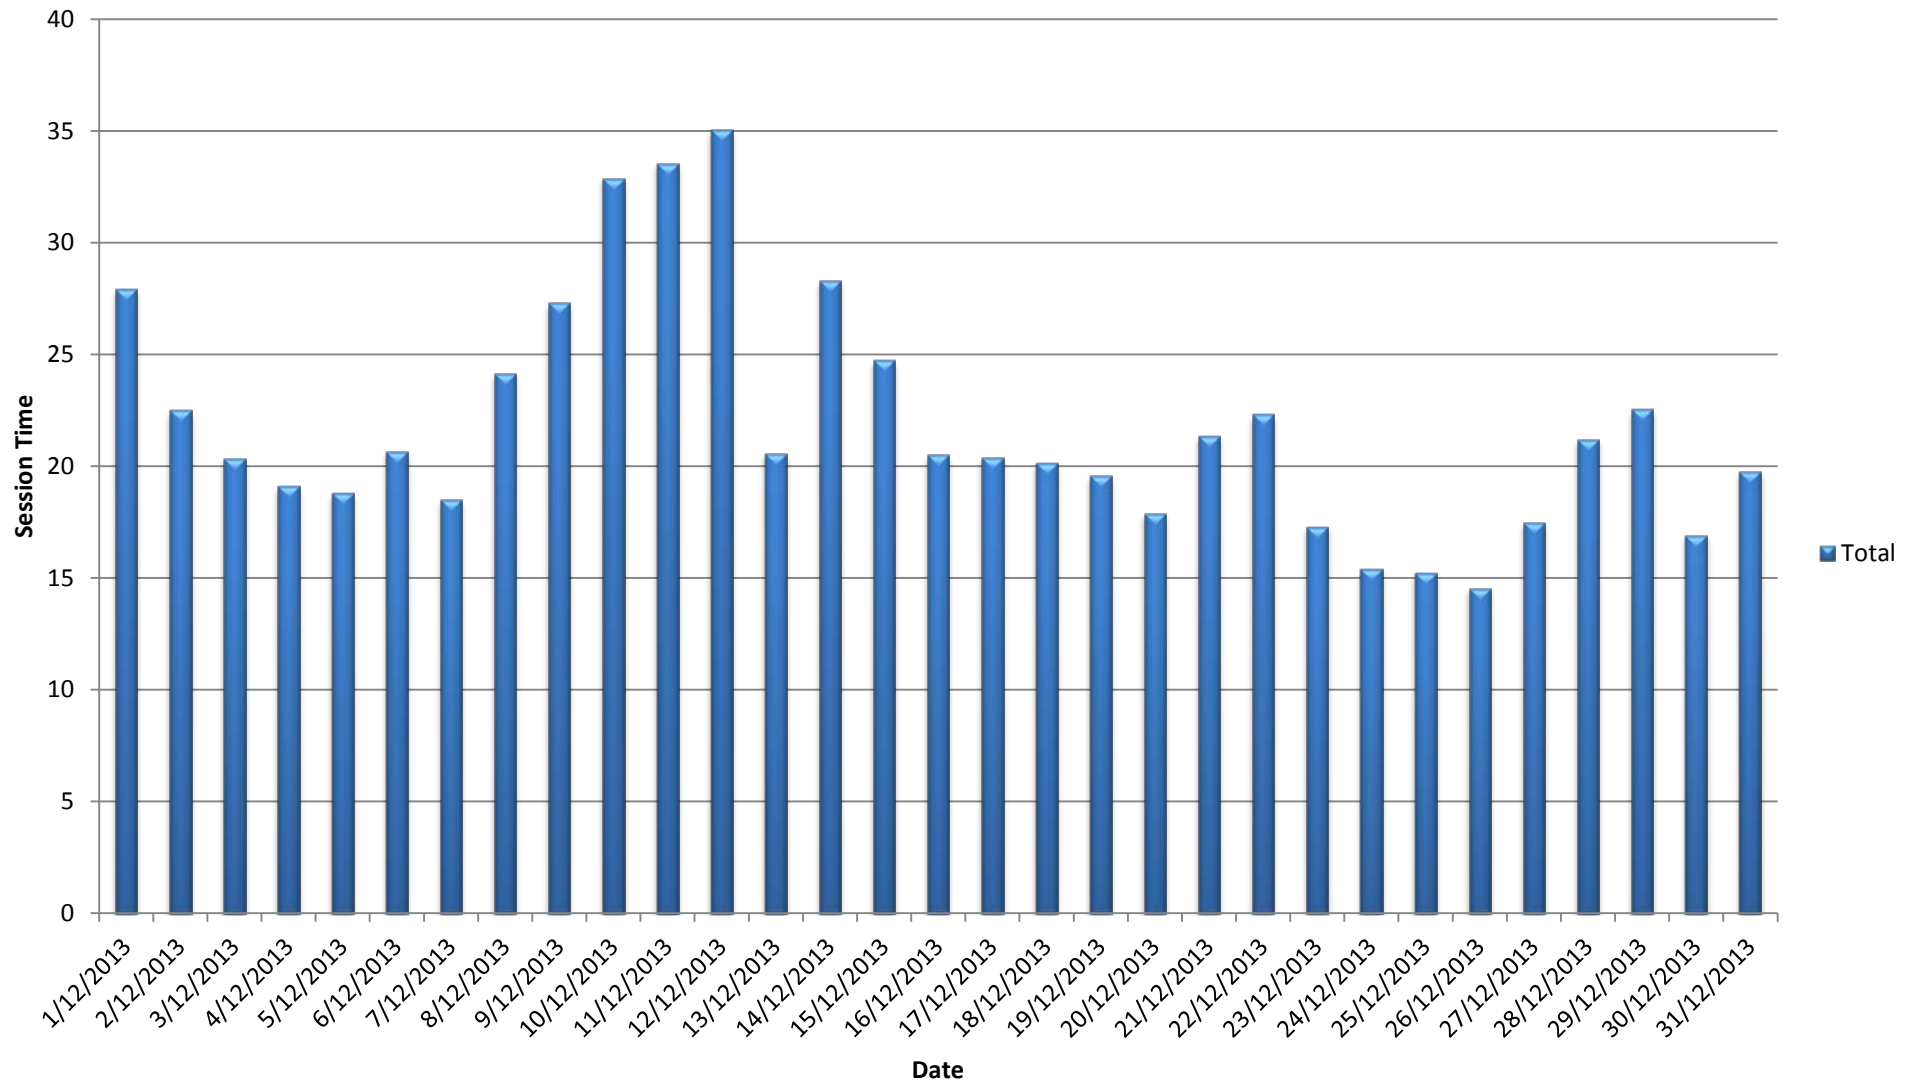

Eduroam QH Average Session Time

Dec 2013

Eduroam QH Unique Users per Day Dec 2013

Eduroam QH Unique Users per Day

Dec 2013

session time > 10 mins & download > 1MB