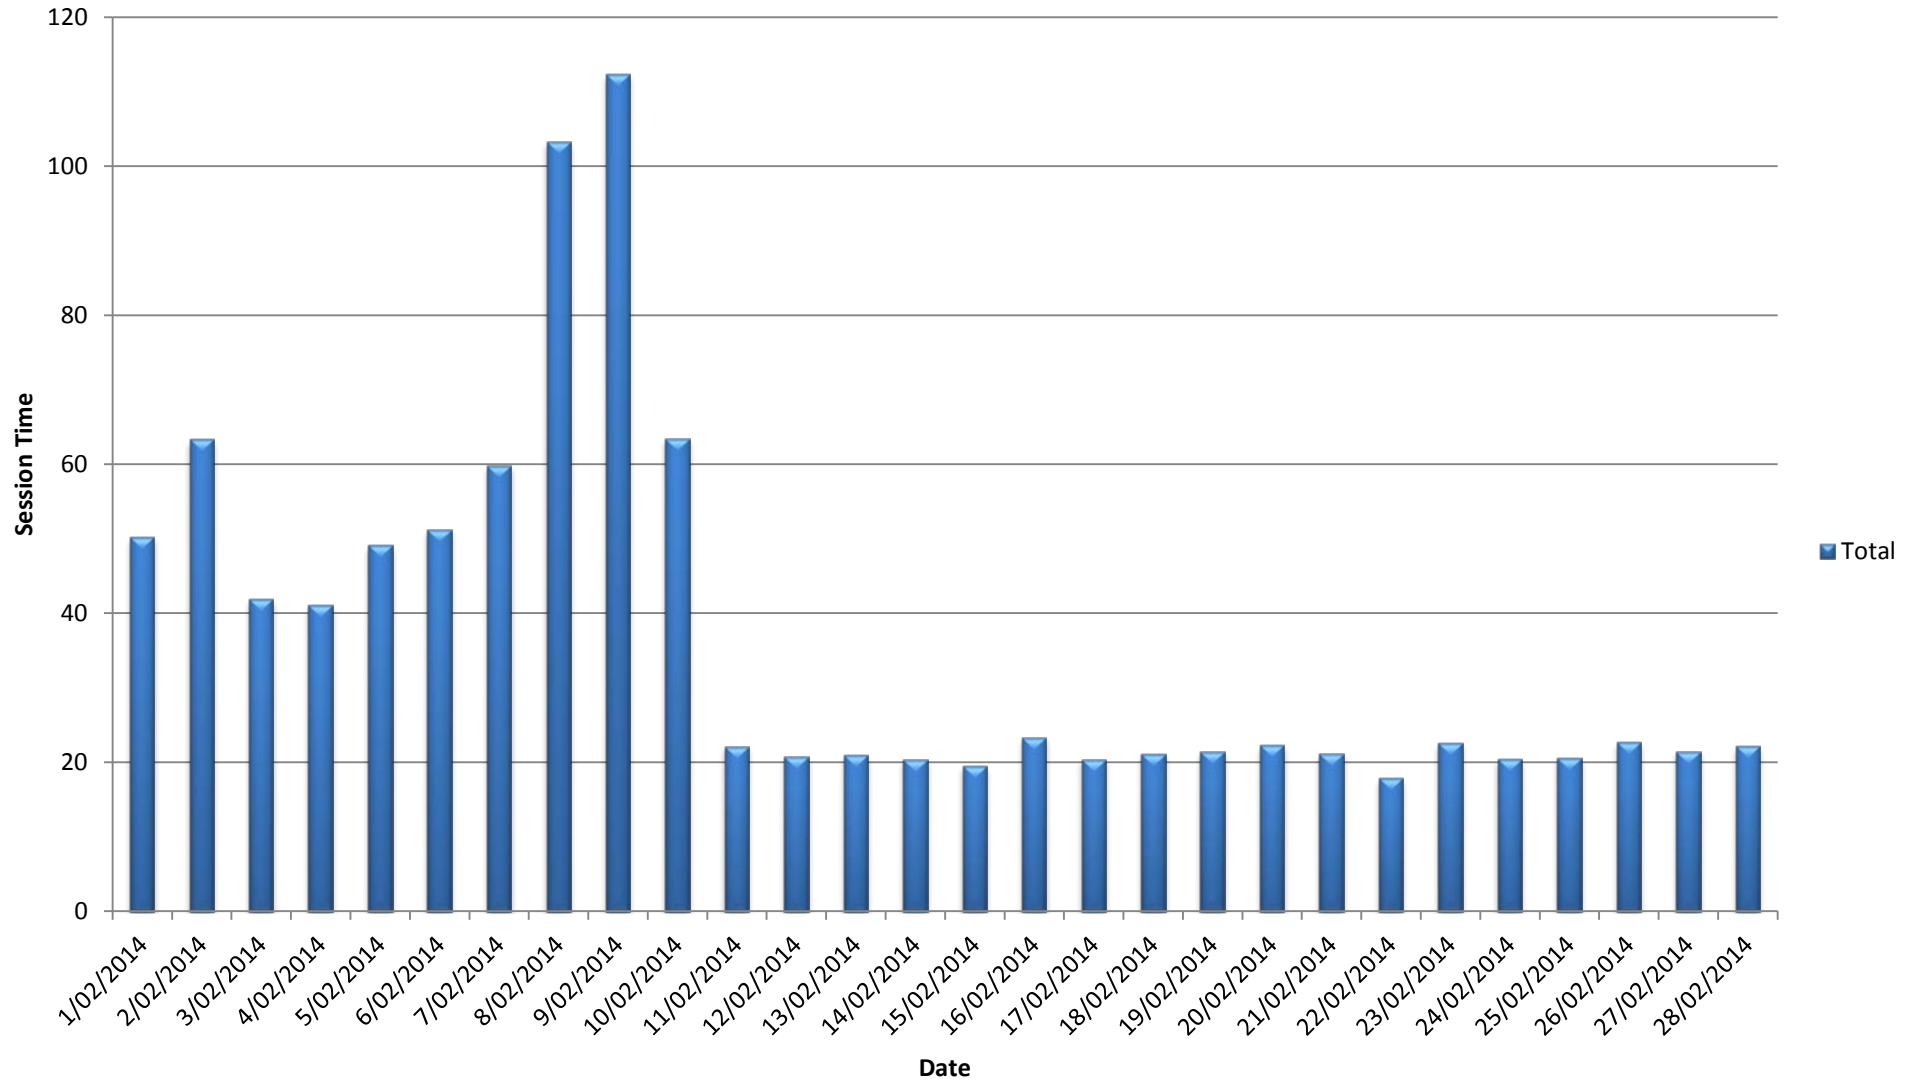

# Eduroam QH Average Session Time Feb 2014

# Eduroam QH Unique Users Per day