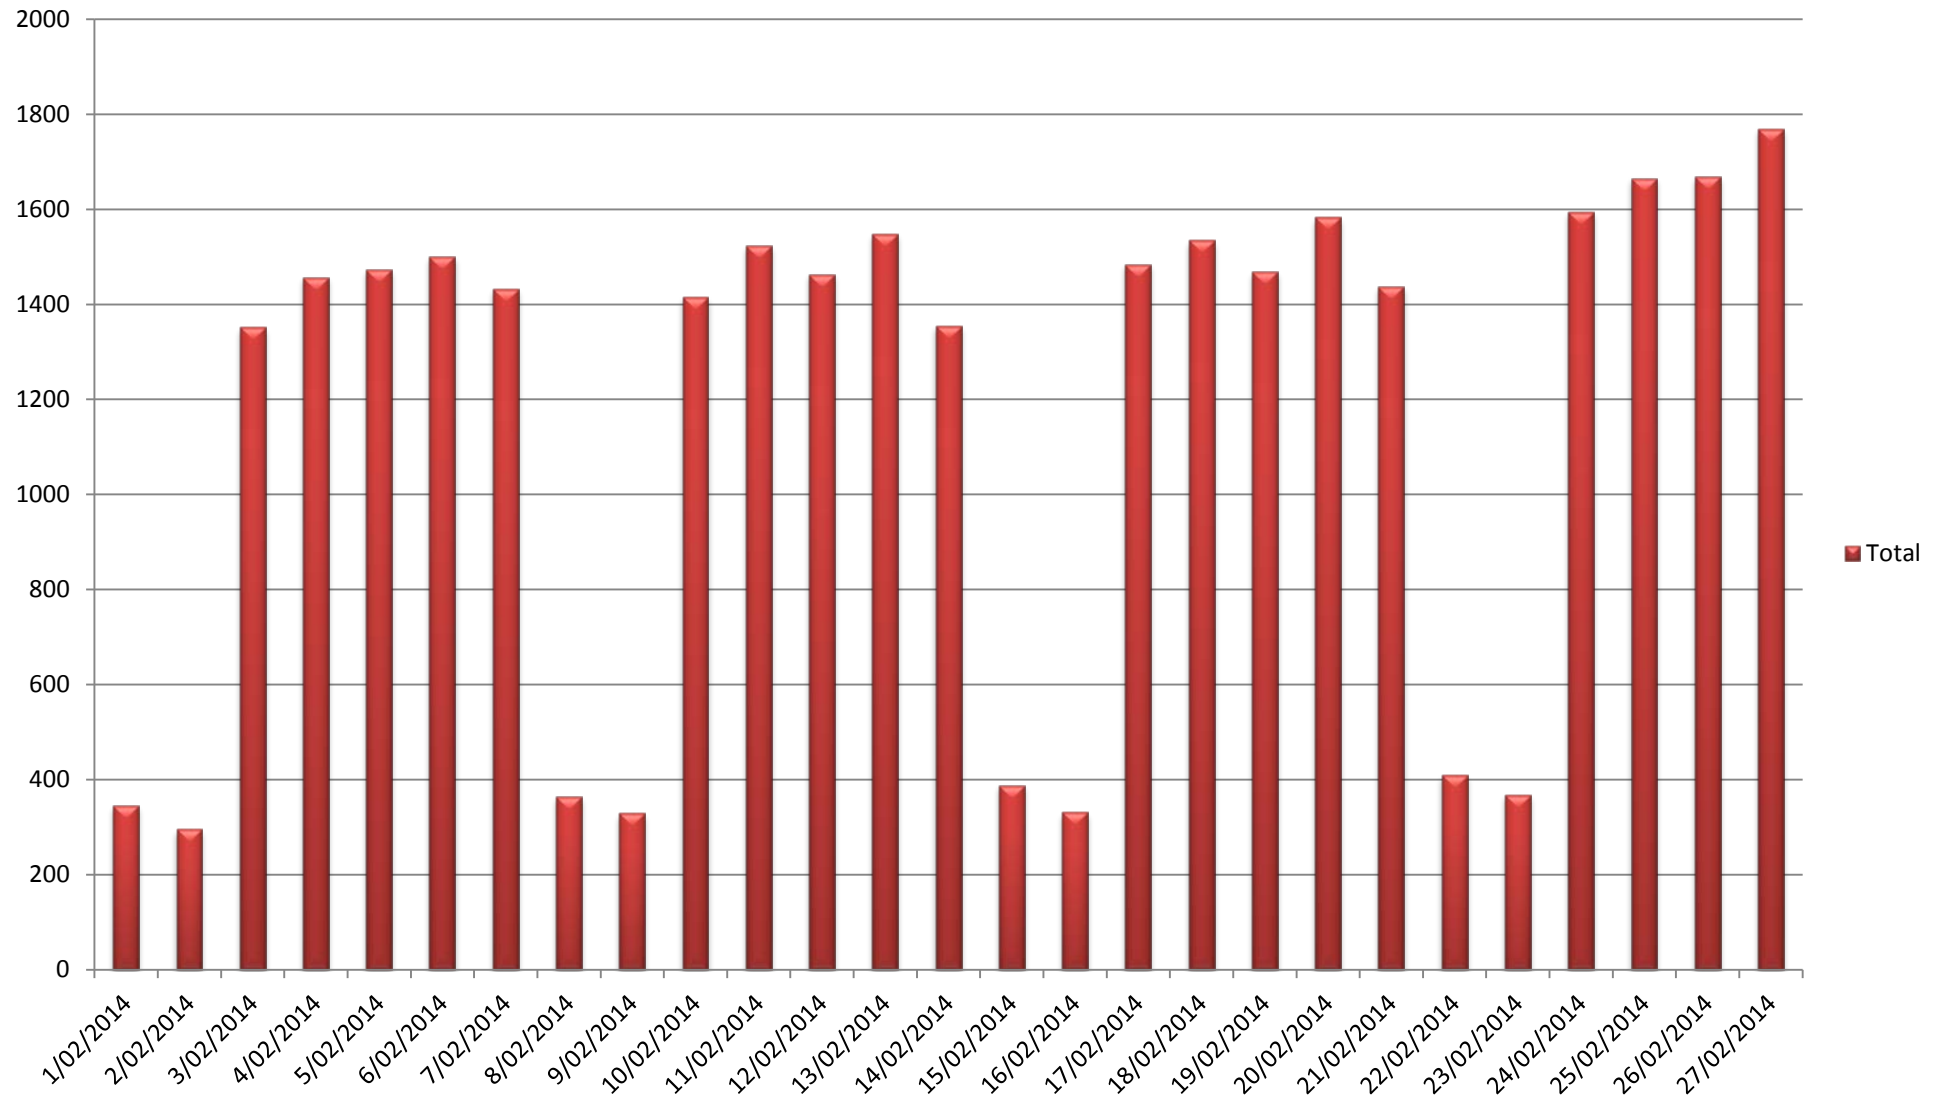

Eduroam QH Unique Users Per day

Feb 2013