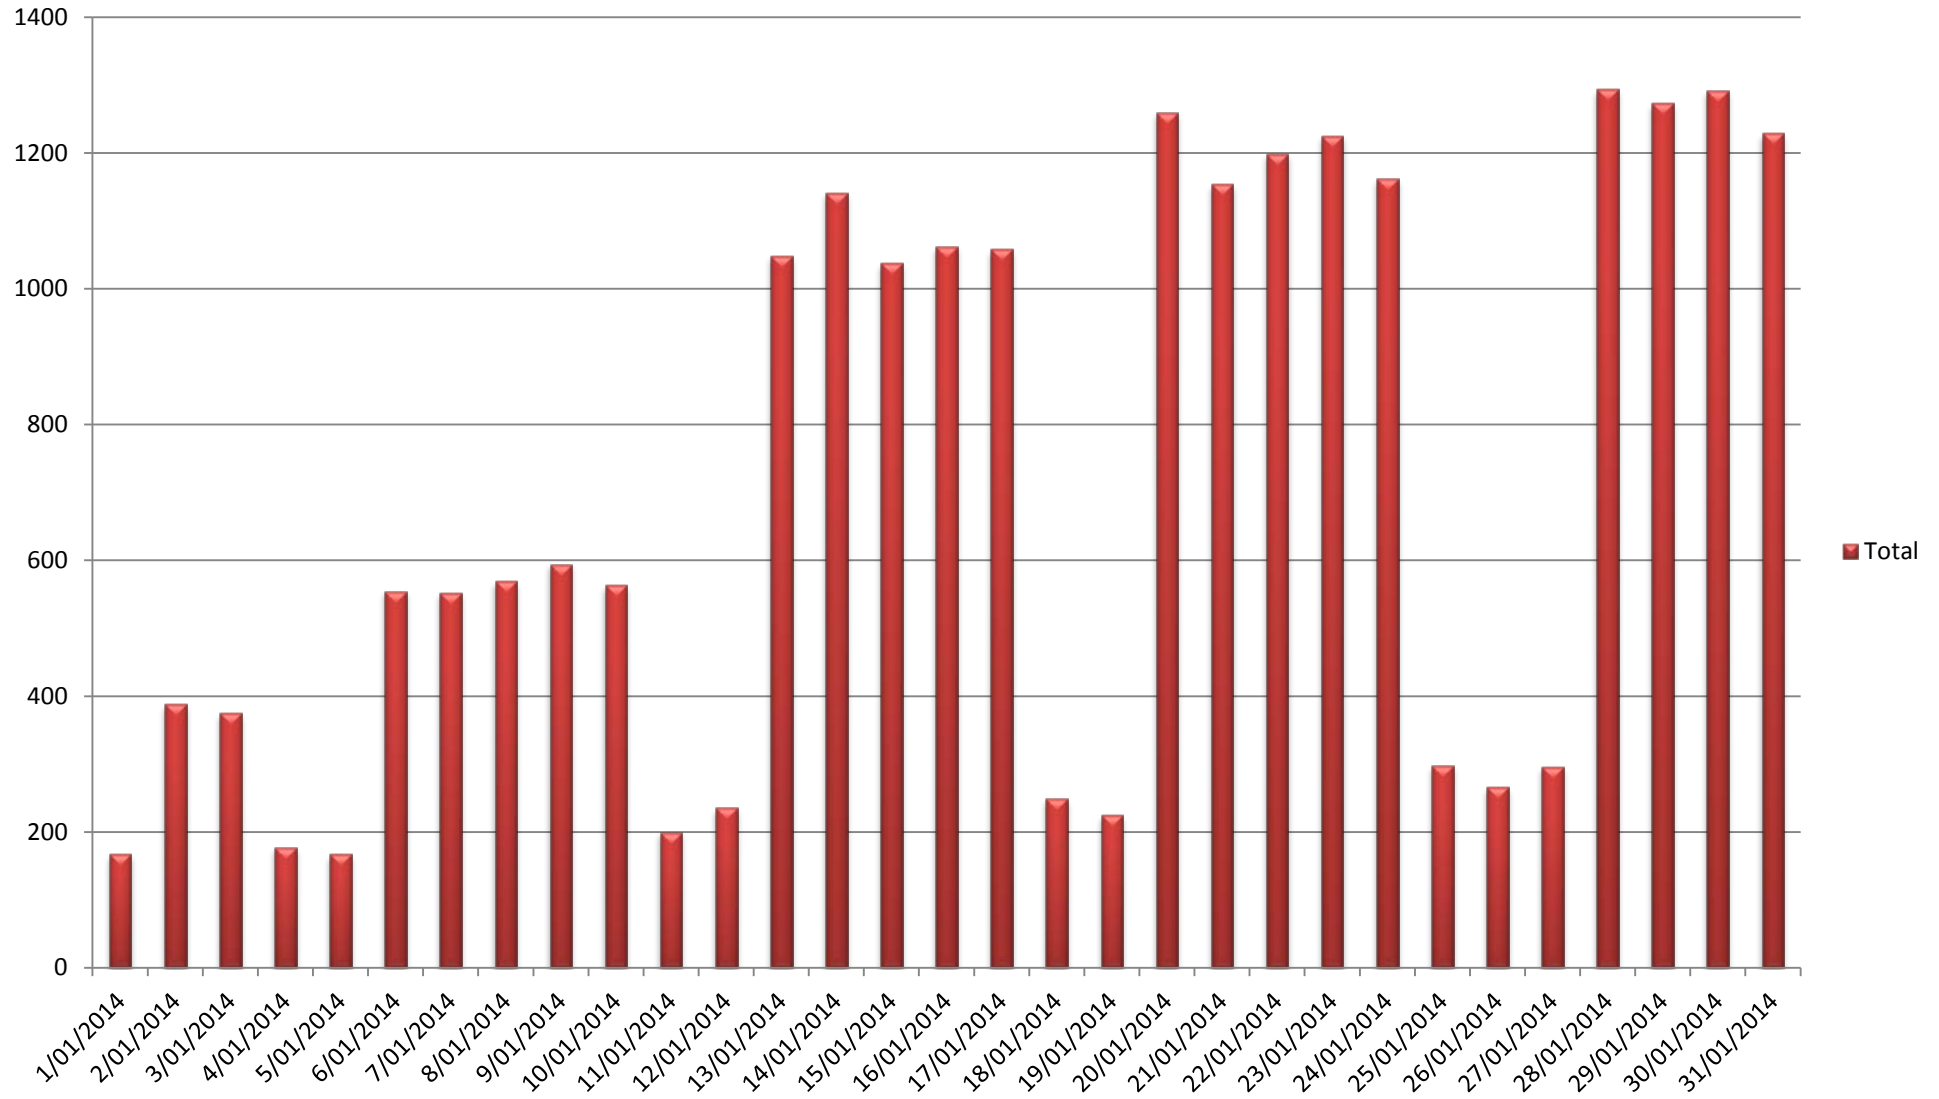

Eduroam QH Unique Users per Day

Jan 2014