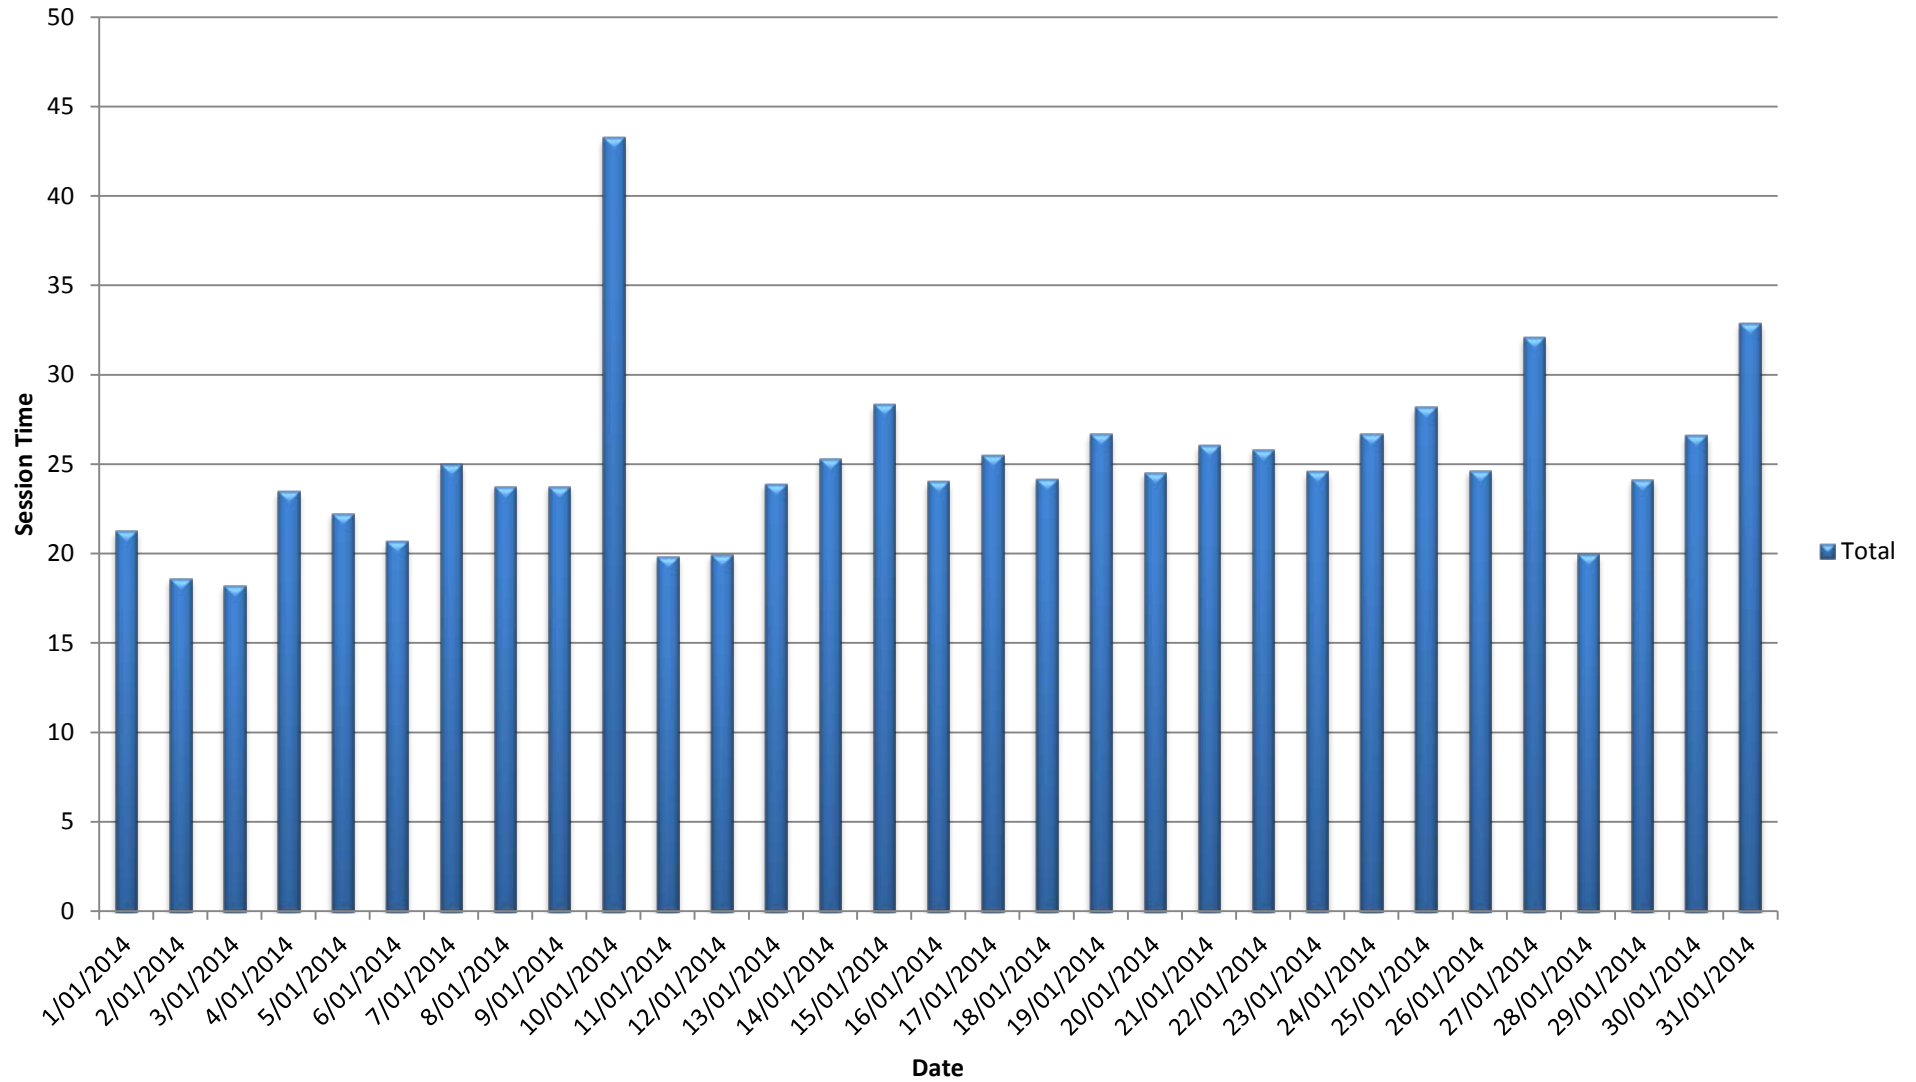

# Eduroam QH Average Session Time Jan 2014

# Eduroam QH Unique Users per Day