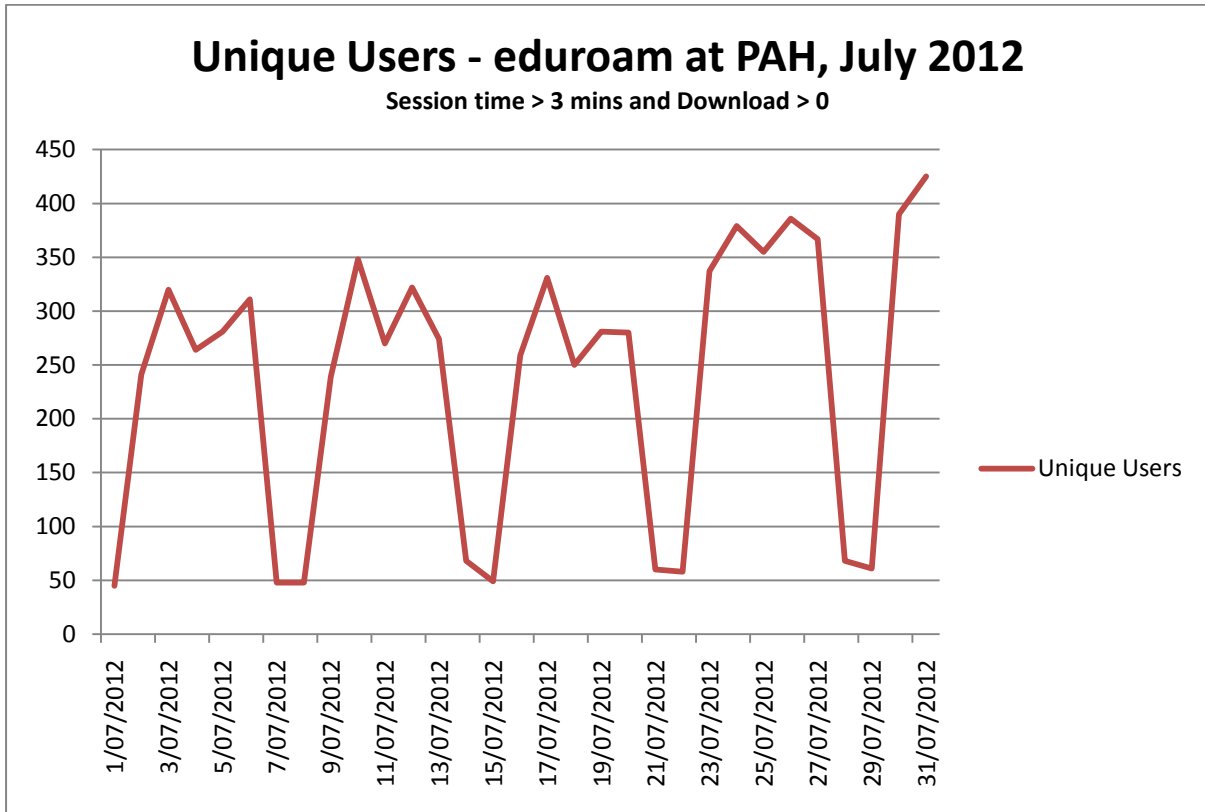

eduroam at Queensland Health July 2012

Traffic, eduroam at Qld Health, July 2012

Session time > 3mins and Download >0b

Traffic, eduroam at Qld Health, July 2012

Session time > 10mins and Download > 1Mb

Princess Alexandra Hospital