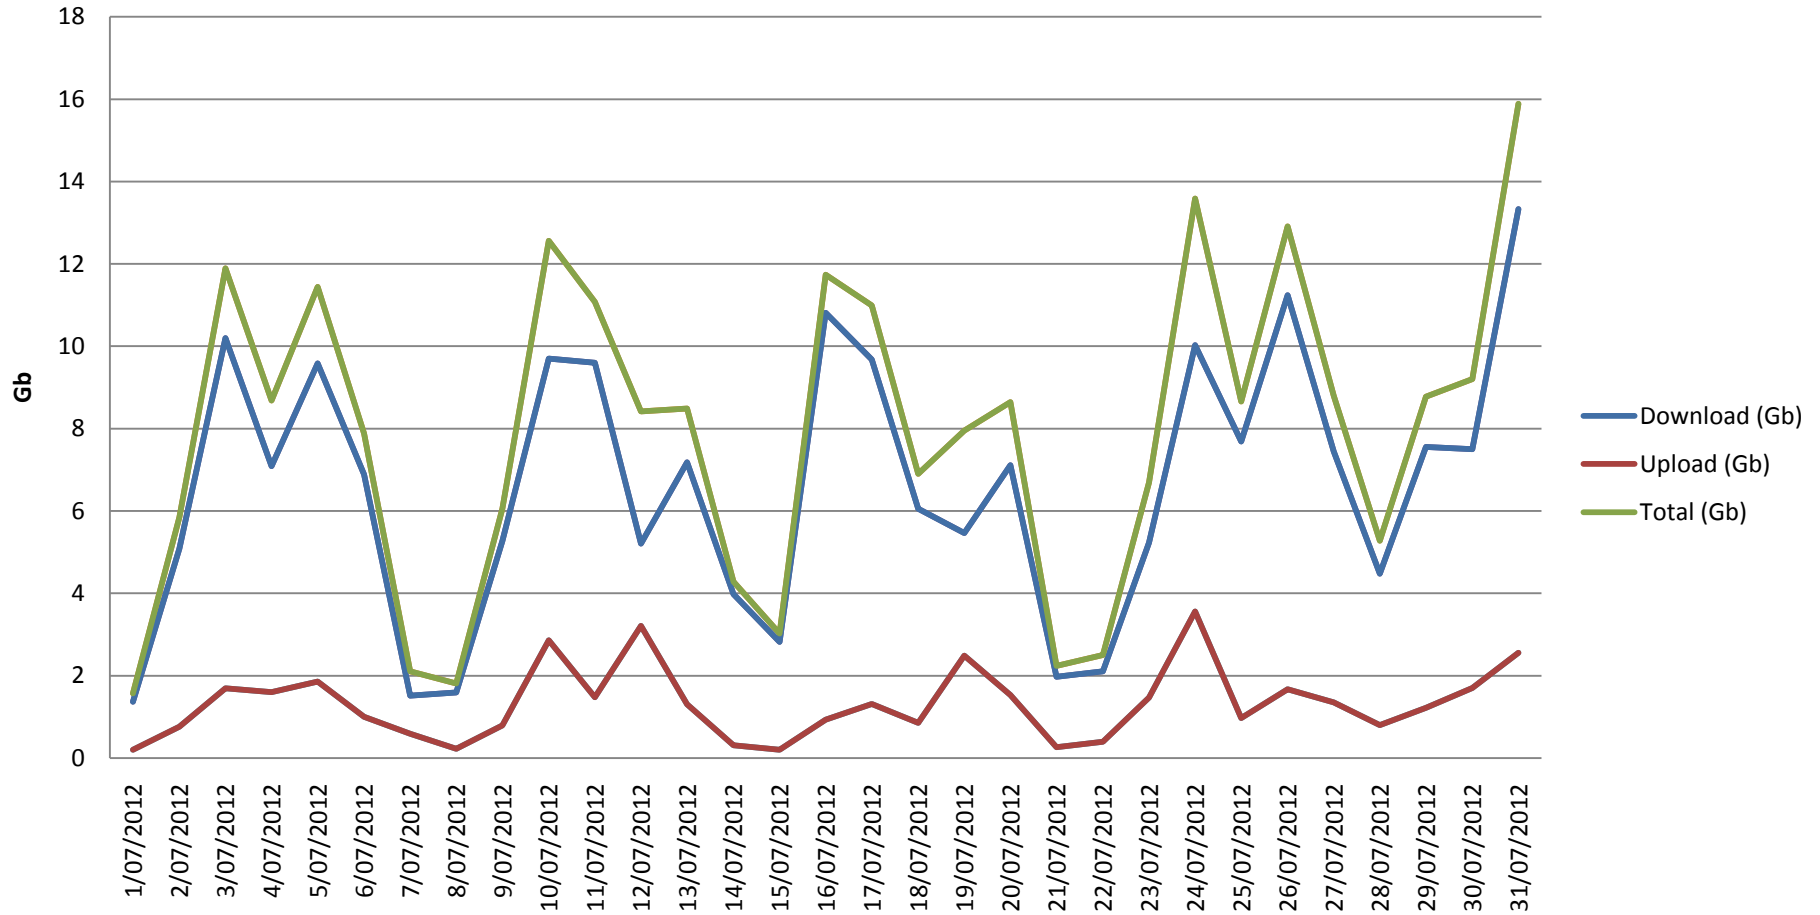

eduroam at Queensland Health July 2012

Traffic, eduroam at Qld Health, July 2012

Session time > 3mins and Download >0b

Traffic, eduroam at Qld Health, July 2012

Session time > 10mins and Download > 1Mb

Princess Alexandra Hospital

Unique users domains per day QH eduroam, PAH, July 2012

	1/07	2/07	3/07	4/07	5/07	6/07	7/07	8/07	9/07	10/07	11/07	12/07	13/07	14/07	15/07	16/07	17/07	18/07	19/07	20/07	21/07	22/07	23/07	24/07	25/07	26/07	27/07	28/07	29/07	30/07	31/07
uq.edu.au	38	219	301	247	267	295	45	43	223	331	253	306	258	66	43	239	313	228	262	259	58	55	317	360	340	365	350	65	56	375	409
uclan.ac.uk																			1												
ubc.ca		1	1	1	1	1			1	1	1	1				1													1	1	
rmit.edu.au		1	1	1	1	1			1	1	1	1	1			1	1	1	1	1			1	1	1	1	1			1	1
qut.edu.au	7	12	13	11	11	11	2	4	13	12	9	10	13	2	6	12	13	15	16	14	2	2	14	13	12	17	14	3	4	11	13
leeds.ac.uk																2		4					1	1	1	1				1	
jcu.edu.au		1	1		1	1	1	1	1	1	1	2					1	1						1		1					
griffith.edu.au		3	1	1		1				2	3	2	1			1	1		1	3		1	3		1	1	2			1	
eduroam.mwn.de		1	1								1		1			1		1		1											
deakin.edu.au																	1			1				1							1
csu.edu.au		1		1												1							1	1							
bond.edu.au		1	1	1		1					1					1				1											1
anu.edu.au		1		1																											
ad.bcit.ca																	1							1							