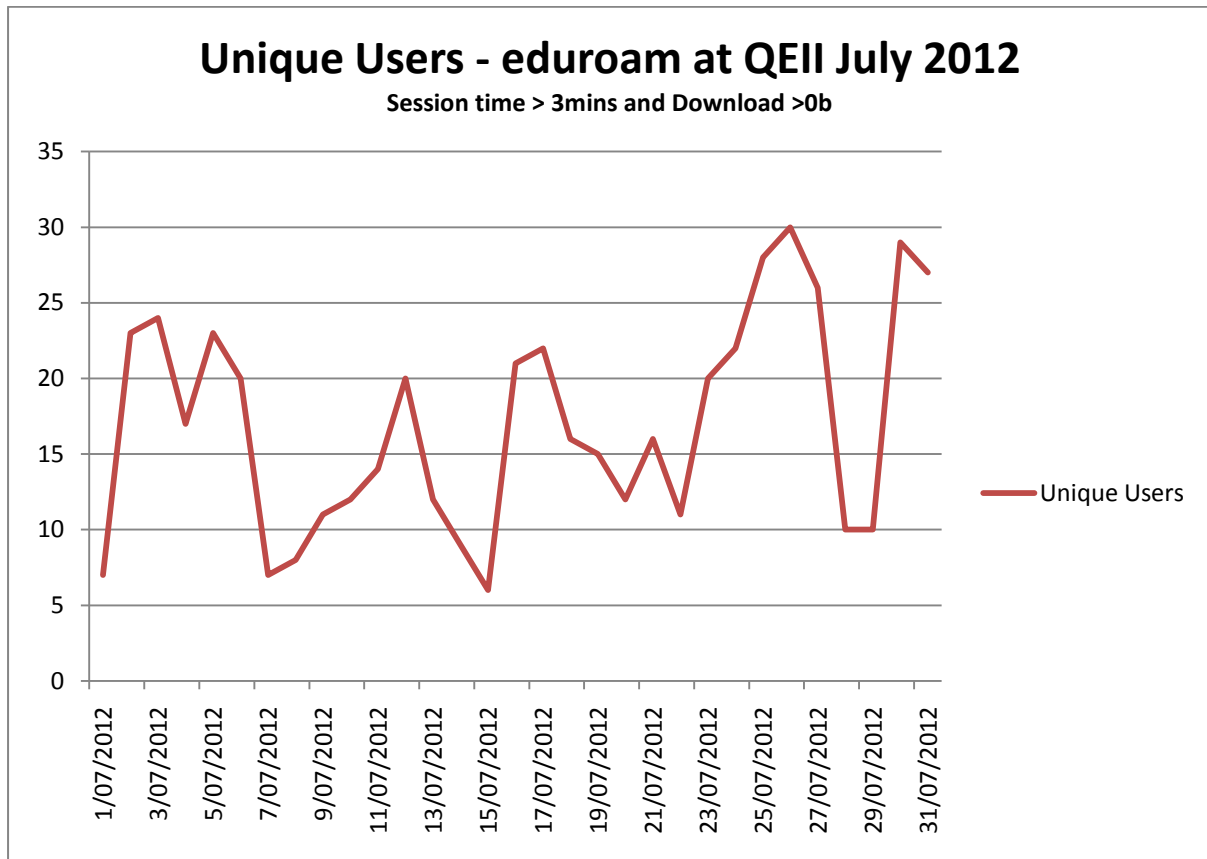

QEII Hospital