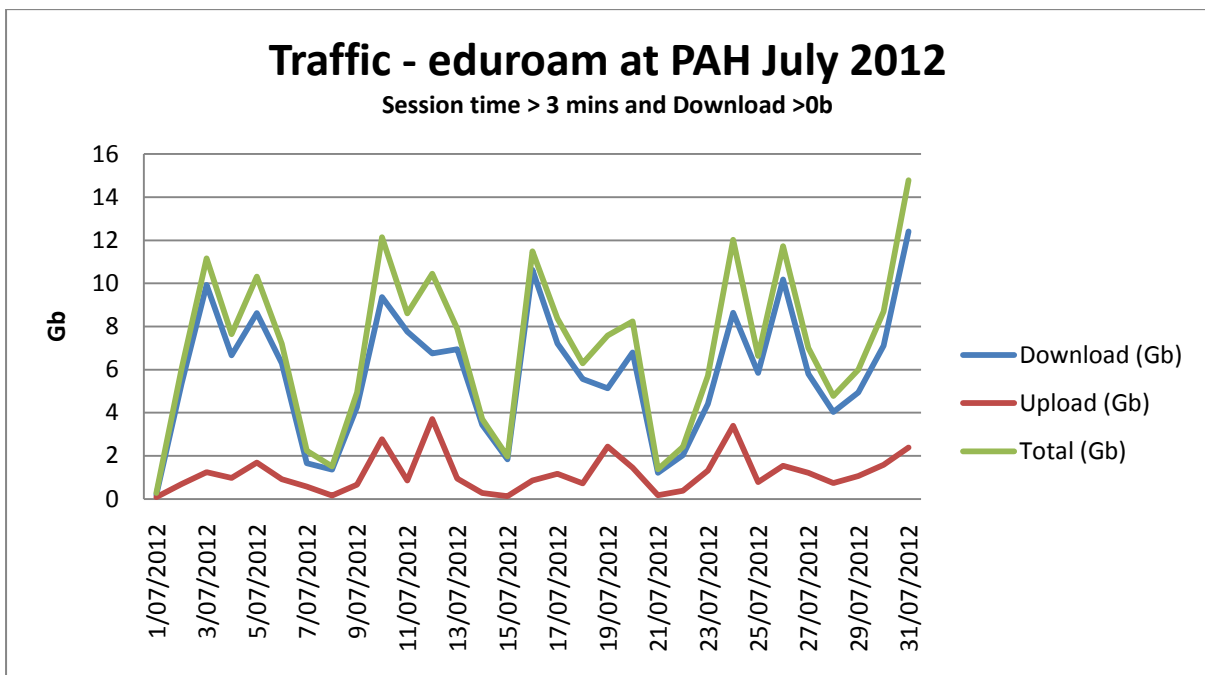

eduroam at Queensland Health July 2012

Traffic, eduroam at Qld Health, July 2012

Session time > 3mins and Download >0b

Traffic, eduroam at Qld Health, July 2012

Session time > 10mins and Download > 1Mb

Princess Alexandra Hospital