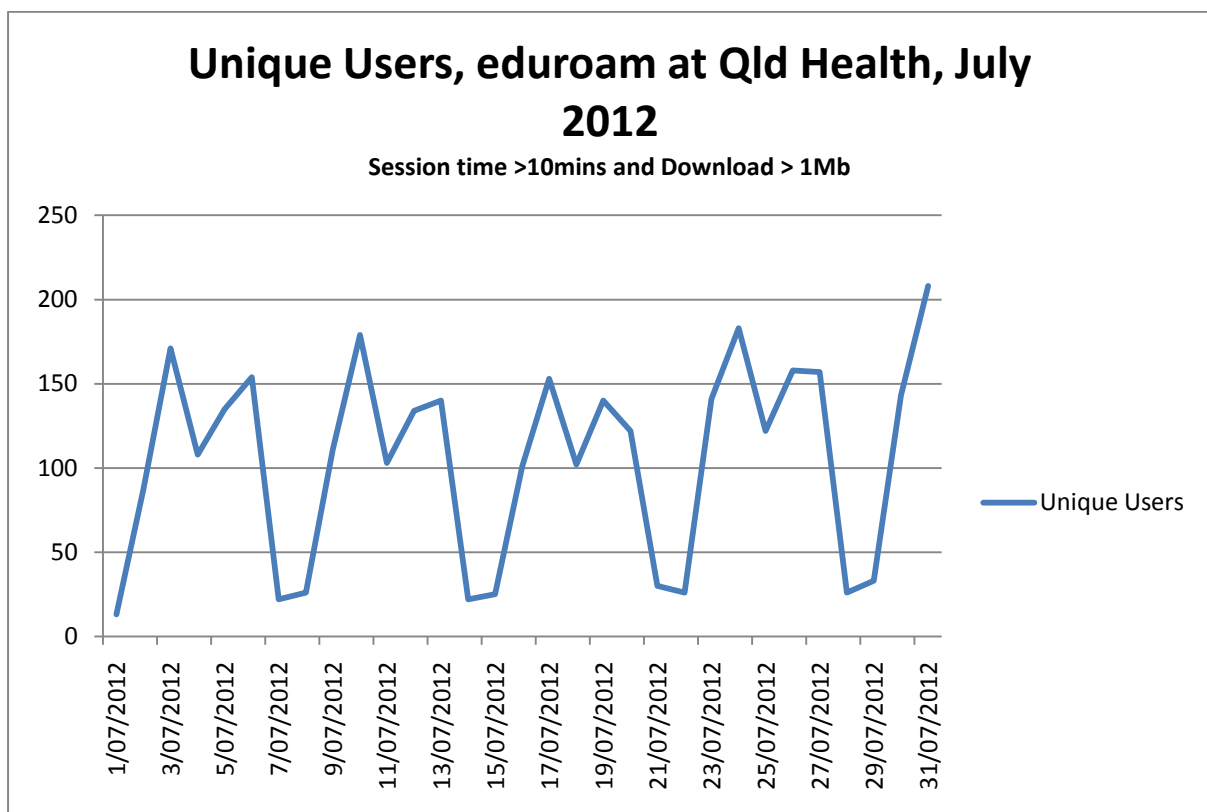

eduroam at Queensland Health July 2012

Traffic, eduroam at Qld Health, July 2012

Session time > 3mins and Download >0b

Traffic, eduroam at Qld Health, July 2012

Session time > 10mins and Download > 1Mb

Princess Alexandra Hospital