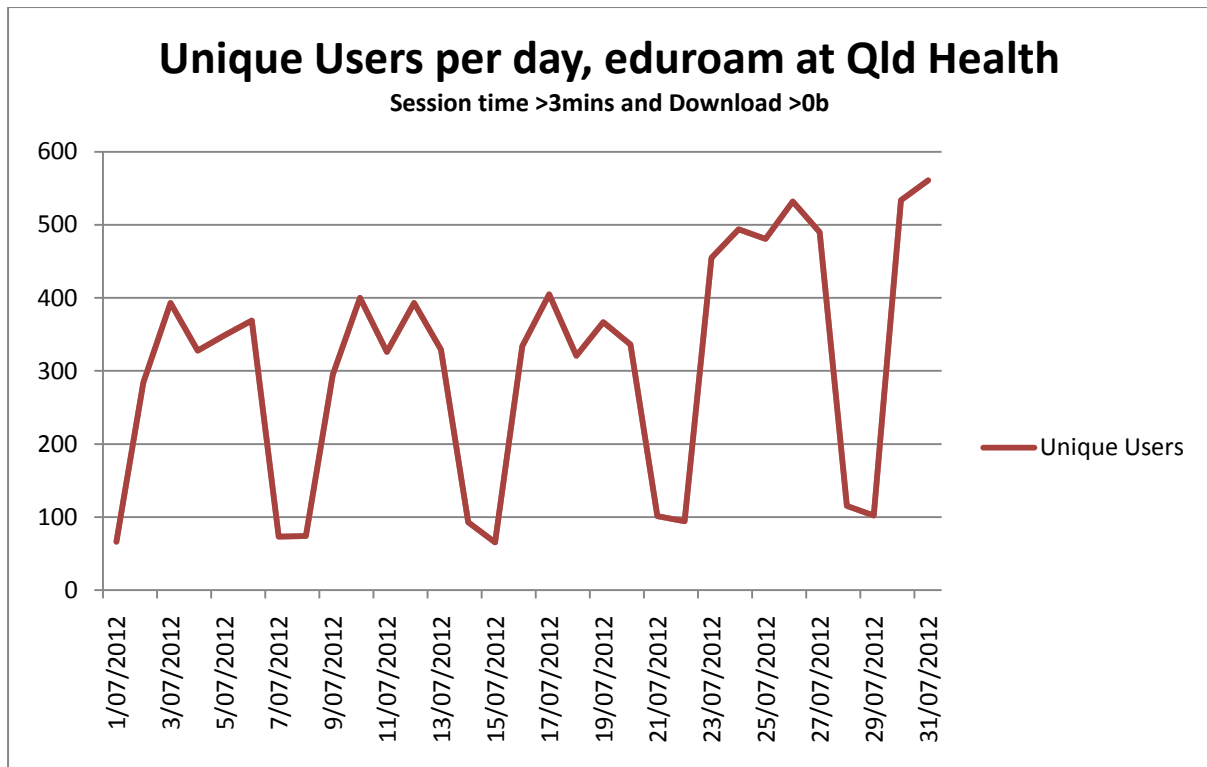

eduroam at Queensland Health July 2012

Traffic, eduroam at Qld Health, July 2012

Session time > 3mins and Download >0b

Traffic, eduroam at Qld Health, July 2012

Session time > 10mins and Download > 1Mb

Princess Alexandra Hospital