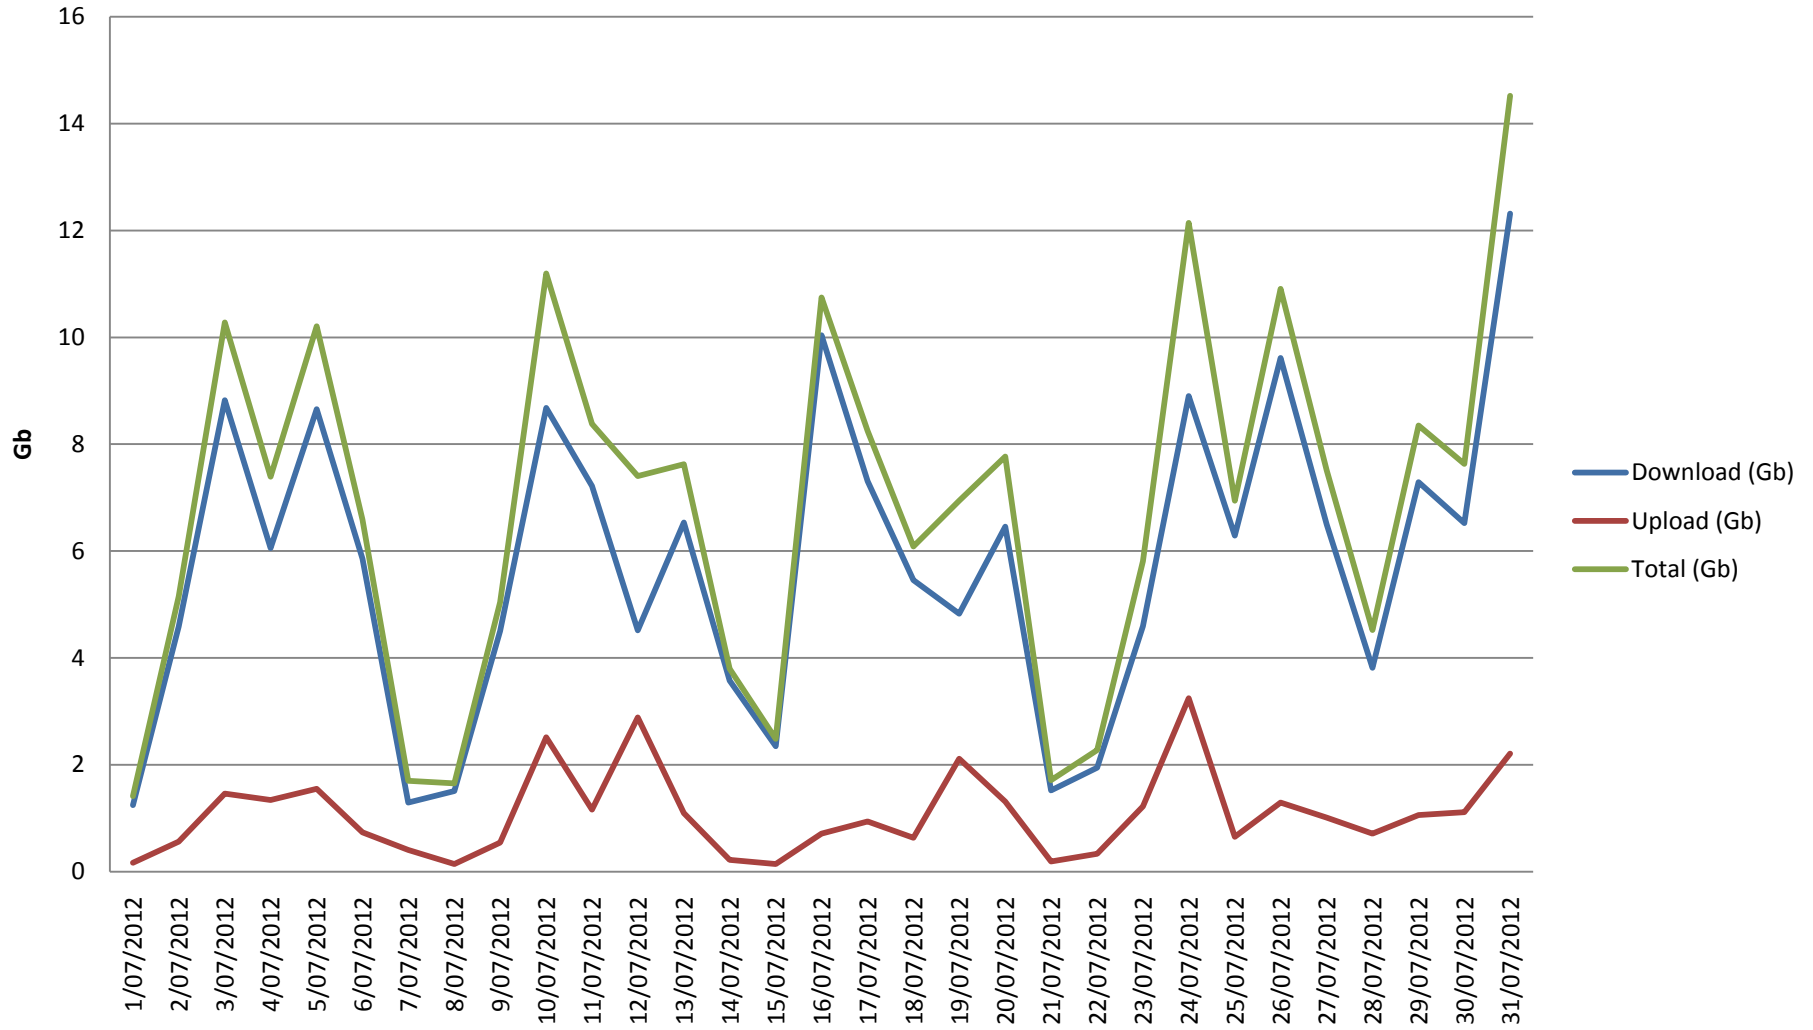

eduroam at Queensland Health July 2012

Traffic, eduroam at Qld Health, July 2012

Session time > 3mins and Download >0b

Traffic, eduroam at Qld Health, July 2012

Session time > 10mins and Download > 1Mb

Princess Alexandra Hospital

Unique users domains per day QH eduroam, PAH, July 2012

	1/07	2/07	3/07	4/07	5/07	6/07	7/07	8/07	9/07	10/07	11/07	12/07	13/07	14/07	15/07	16/07	17/07	18/07	19/07	20/07	21/07	22/07	23/07	24/07	25/07	26/07	27/07	28/07	29/07	30/07	31/07
uq.edu.au	38	219	301	247	267	295	45	43	223	331	253	306	258	66	43	239	313	228	262	259	58	55	317	360	340	365	350	65	56	375	409
uclan.ac.uk																			1												
ubc.ca		1	1	1	1	1			1	1	1	1				1													1	1	
rmit.edu.au		1	1	1	1	1			1	1	1	1	1			1	1	1	1	1			1	1	1	1	1			1	1
qut.edu.au	7	12	13	11	11	11	2	4	13	12	9	10	13	2	6	12	13	15	16	14	2	2	14	13	12	17	14	3	4	11	13
leeds.ac.uk																2		4					1	1	1	1				1	
jcu.edu.au		1	1		1	1	1	1	1	1	1	2					1	1						1		1					
griffith.edu.au		3	1	1		1				2	3	2	1			1	1		1	3		1	3		1	1	2			1	
eduroam.mwn.de		1	1								1		1			1		1		1											
deakin.edu.au																	1			1				1							1
csu.edu.au		1		1												1							1	1							
bond.edu.au		1	1	1		1					1					1				1											1
anu.edu.au		1		1																											
ad.bcit.ca																	1							1							