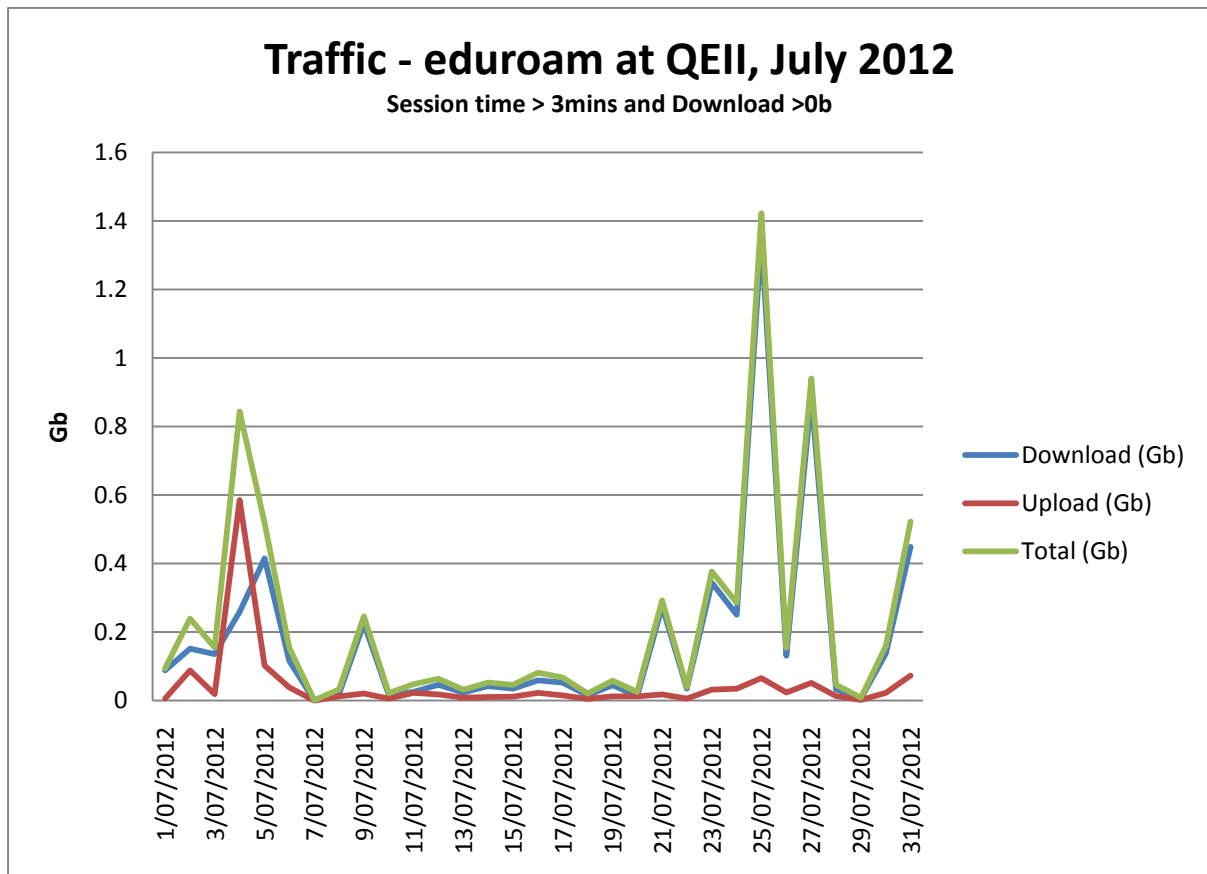

QEII Hospital