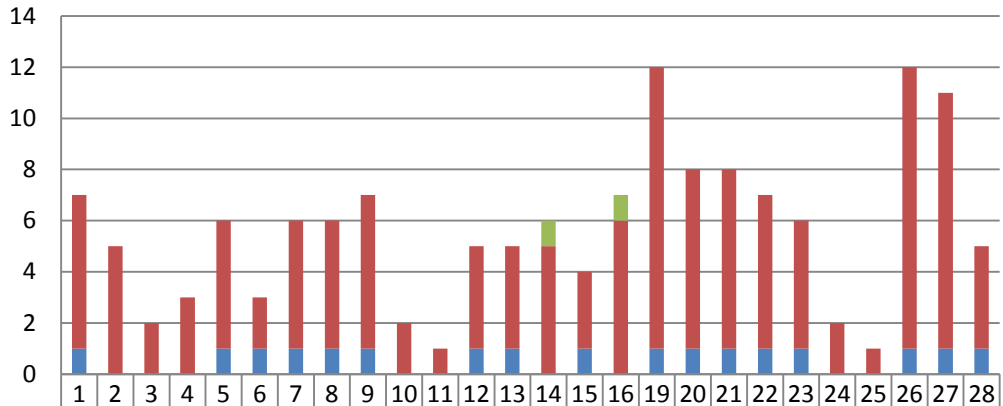

Domain, Mackay Base Hospital, November 2012

my.jcu.edu.au													1		1												
jcu.edu.au	6	5	2	3	5	2	5	5	6	2	1	4	4	5	3	6	11	7	7	6	5	2	1	11	10	4	
cqu.edu.au	1				1	1	1	1	1			1	1	1		1	1	1	1	1	1			1	1	1