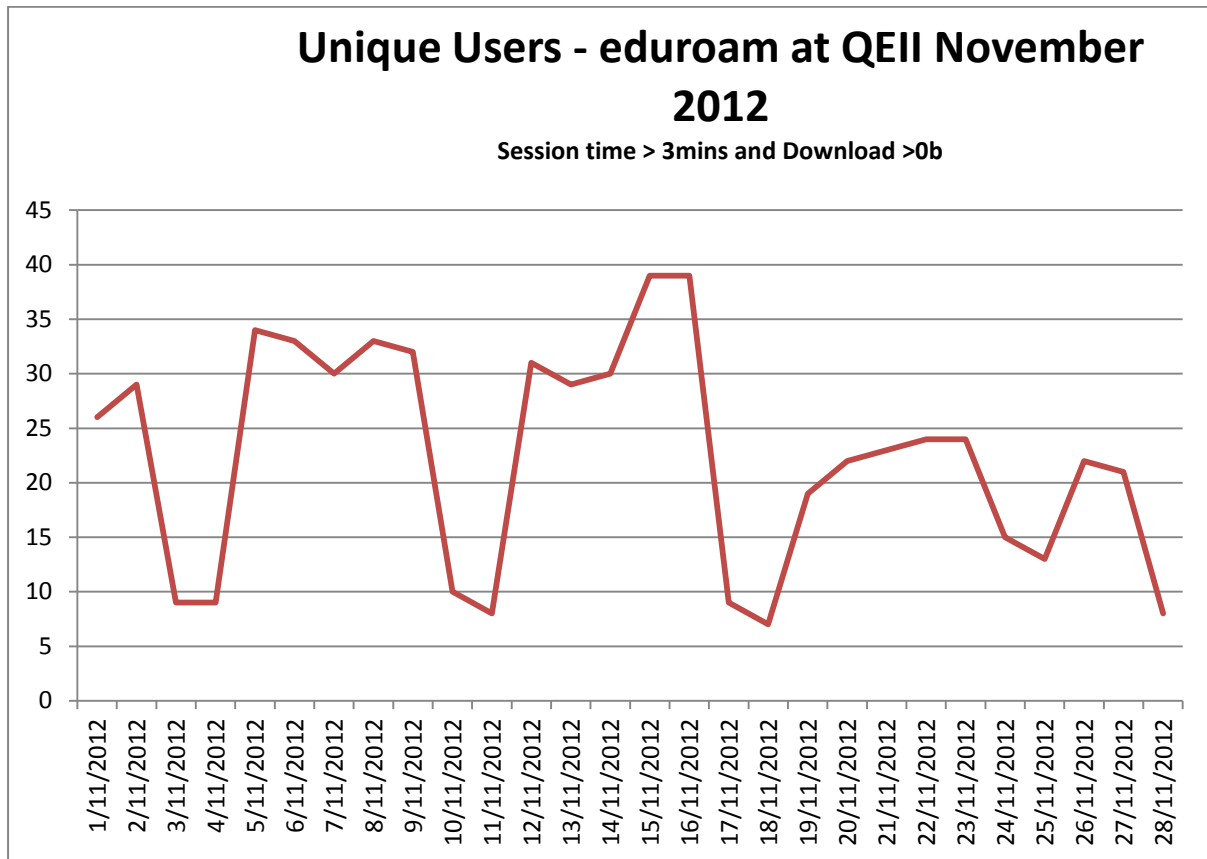

QEII Hospital