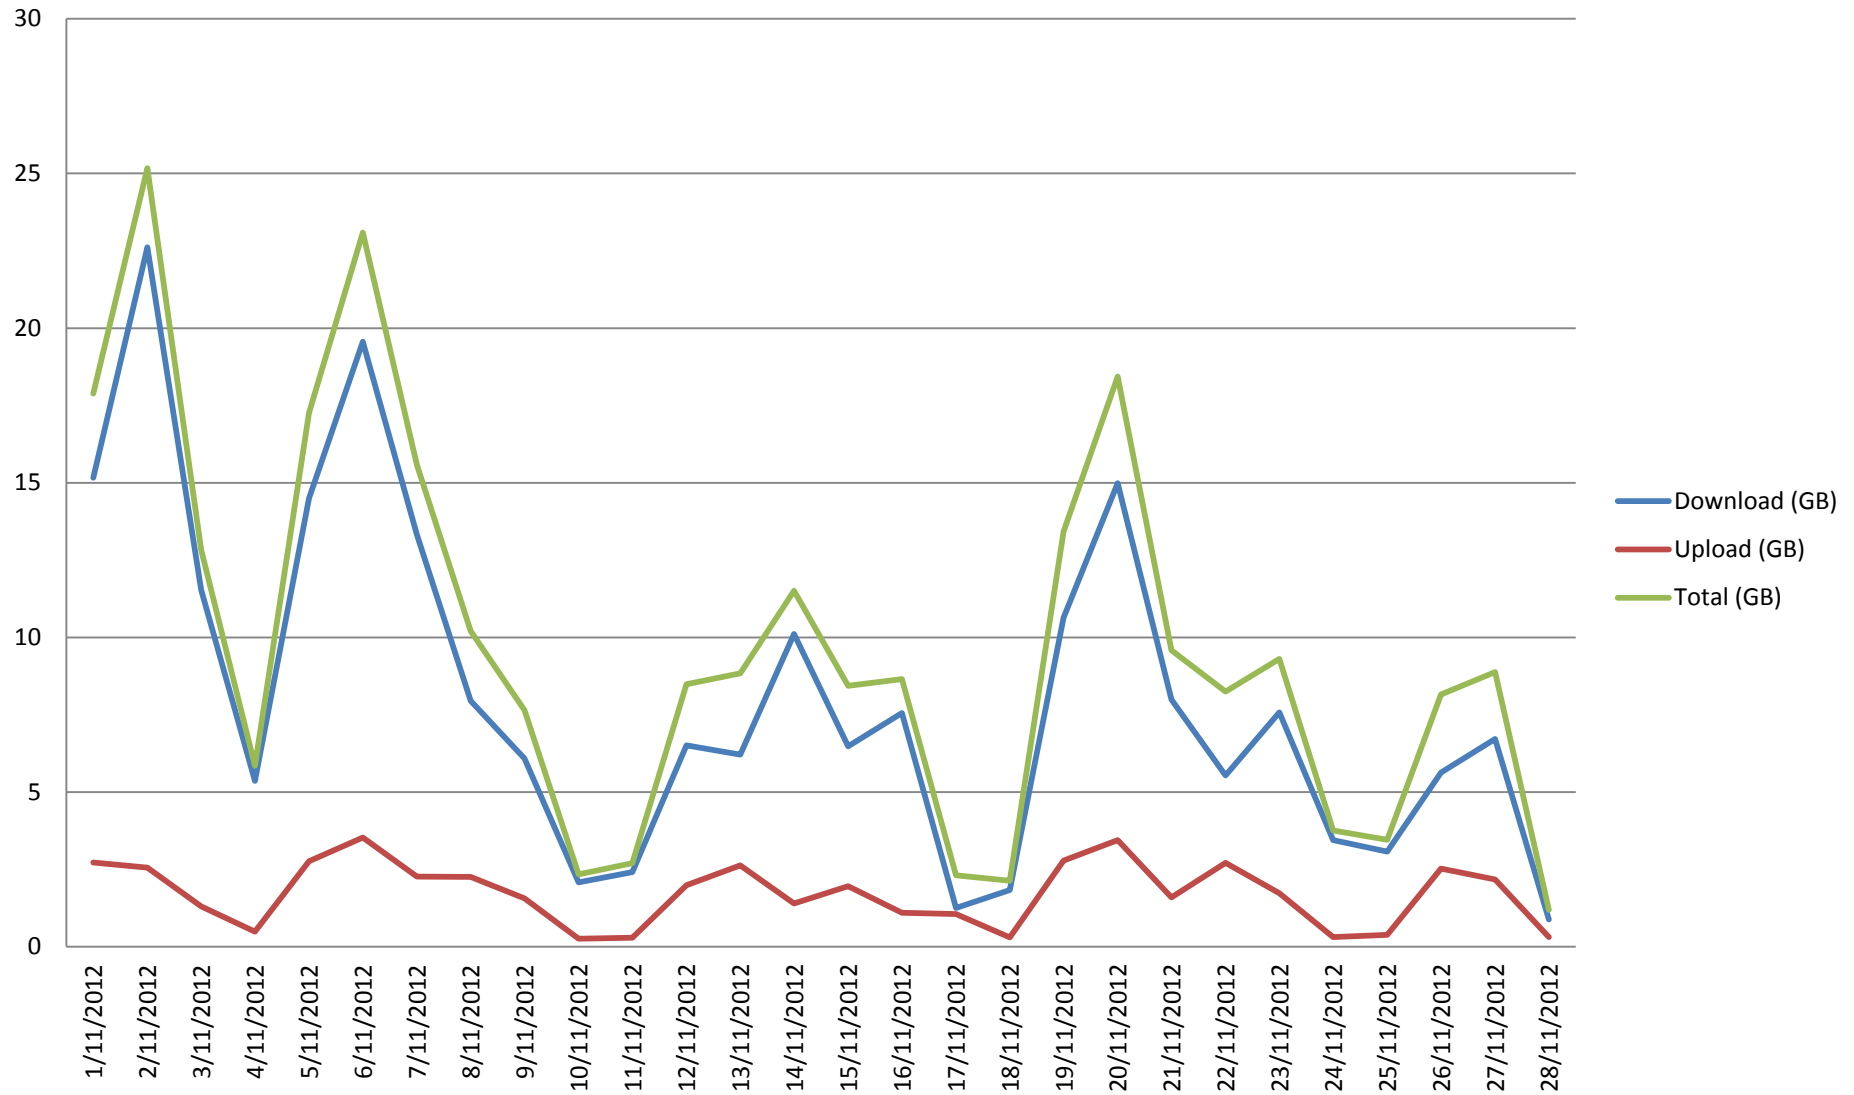

Traffic, eduroam at Qld Health, November 2012

Session time > 10mins and Download >1Mb