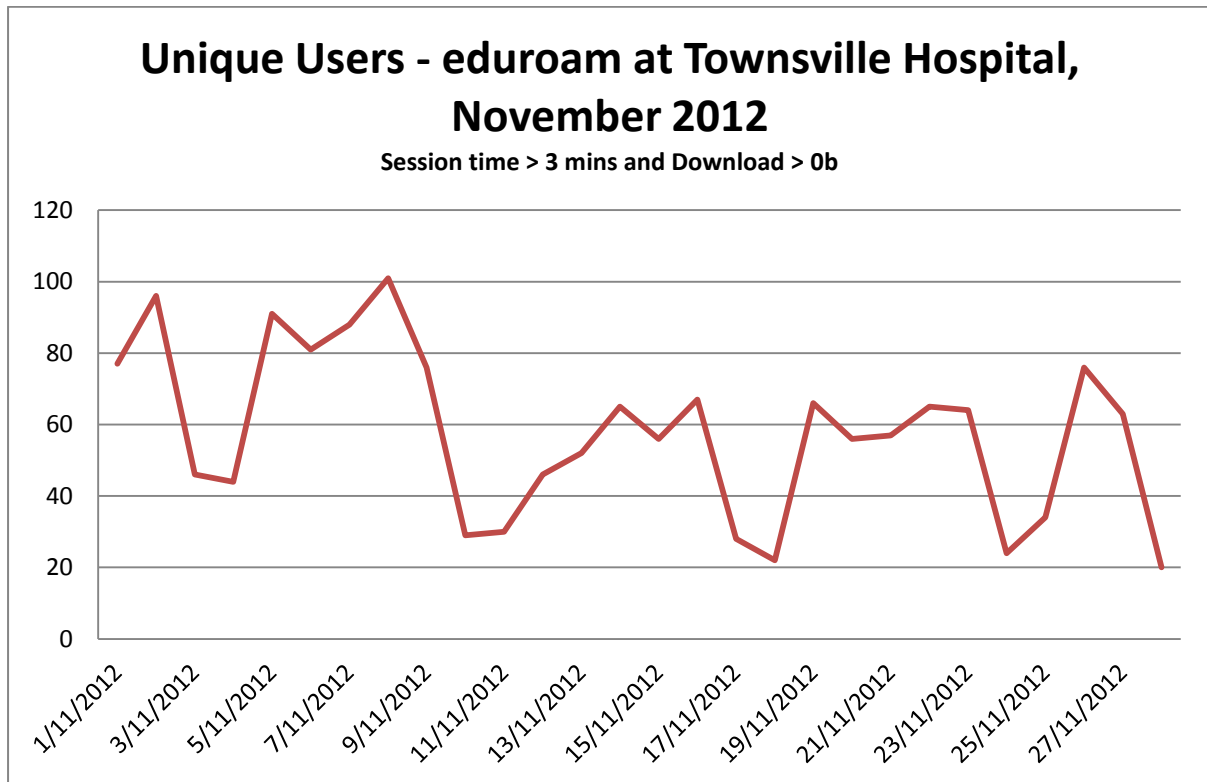

Townsville Hospital