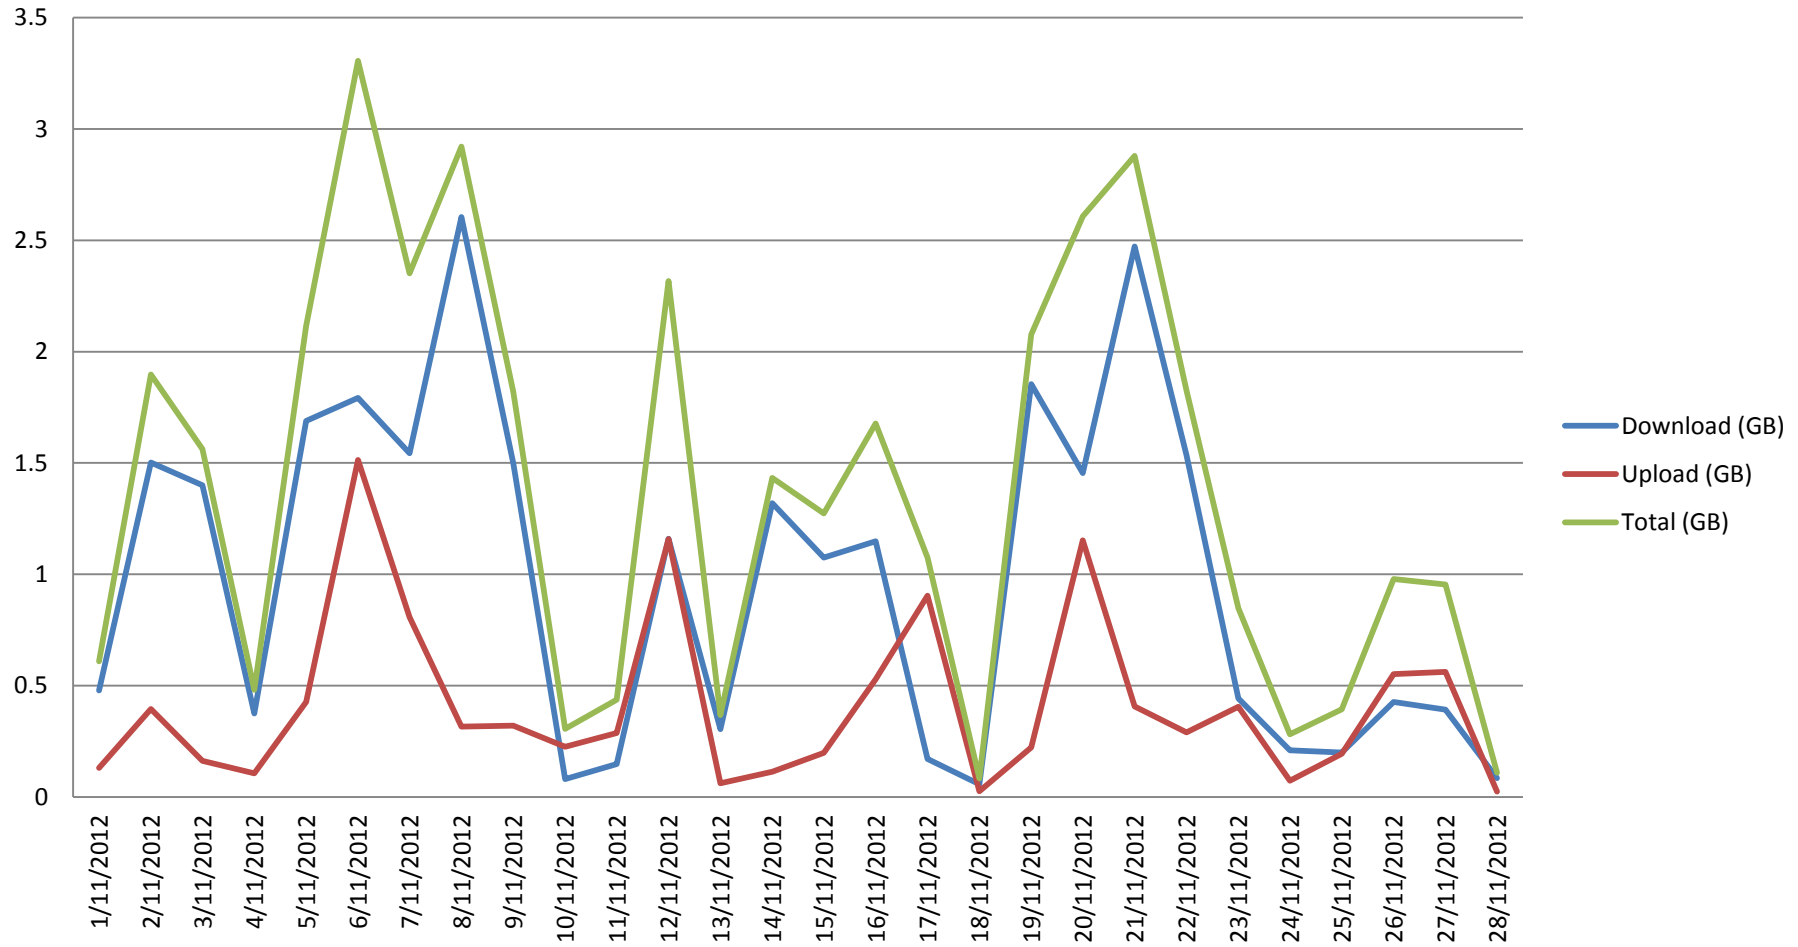

Traffic - eduroam at Townsville Hospital, November 2012

Session time > 3 minutes, Download > 0b