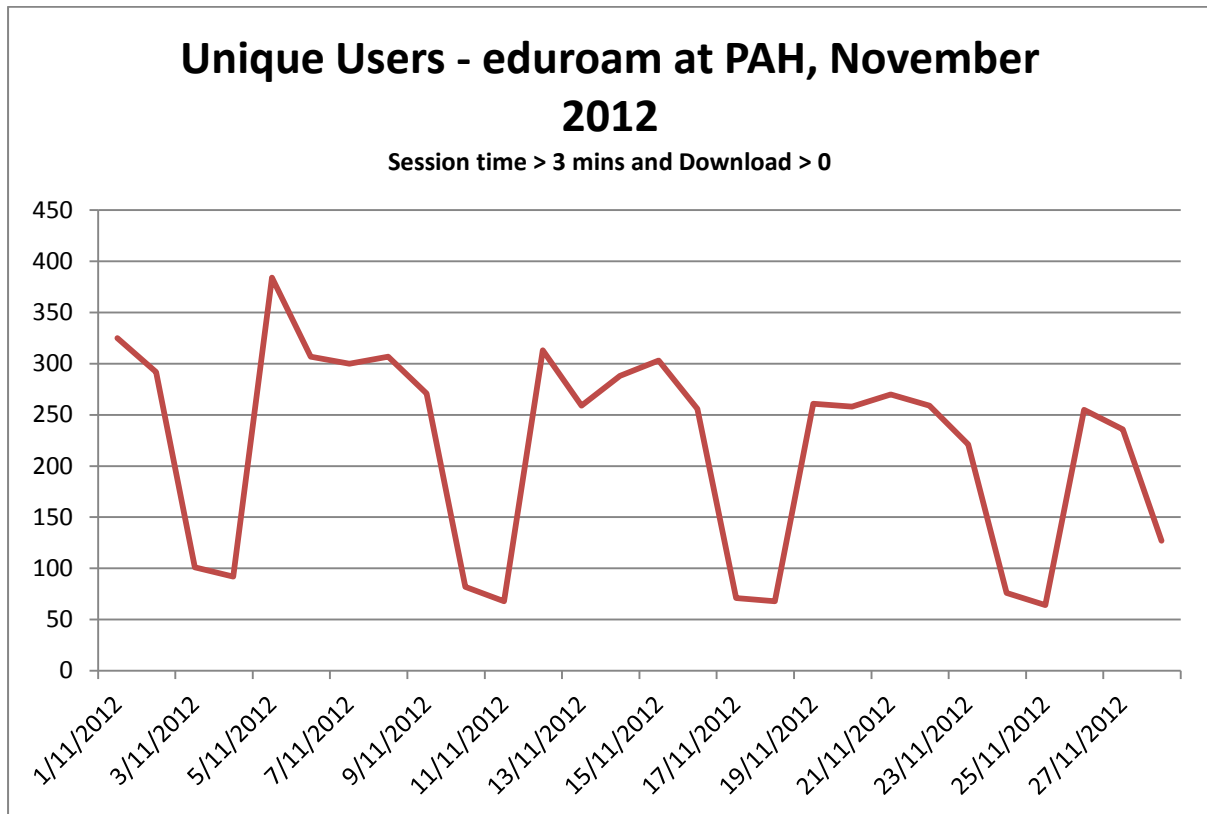

Princess Alexandra Hospital