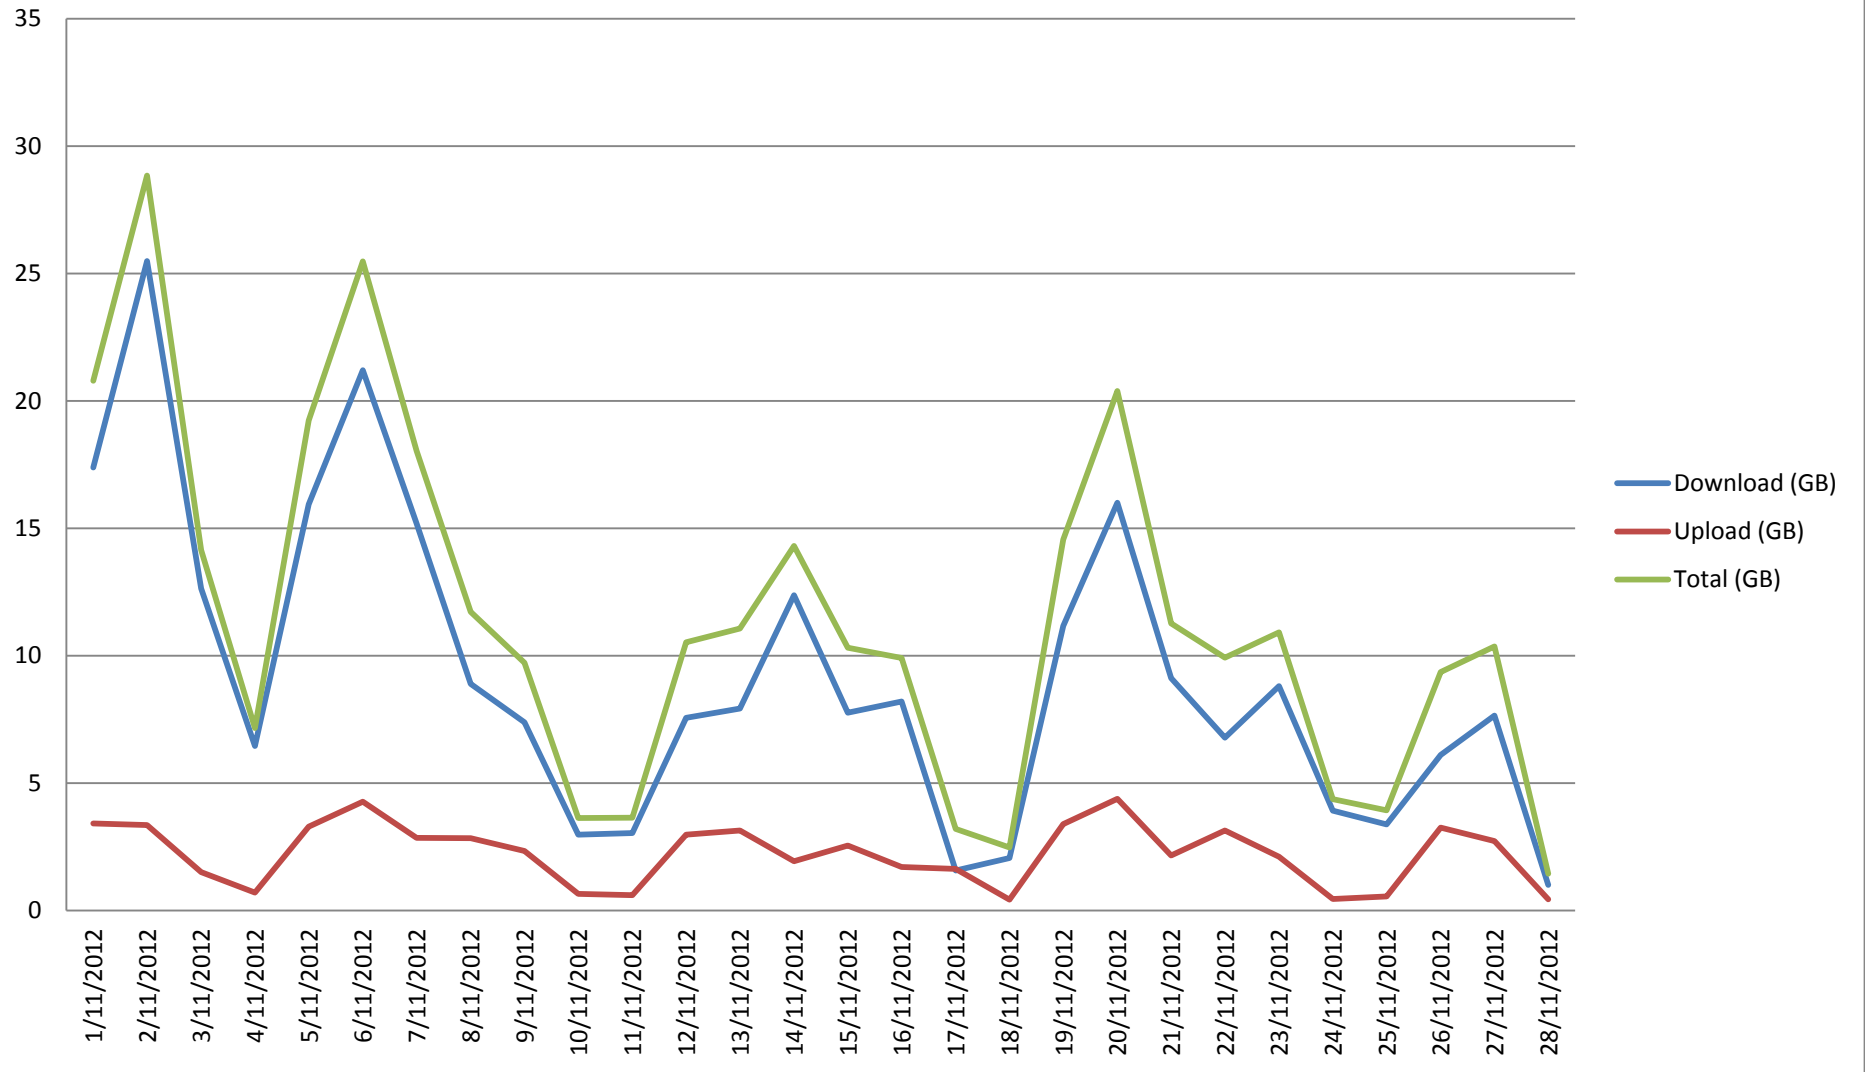

# Traffic, eduroam at Qld Health, November 2012

Session time > 3mins and Download >0b