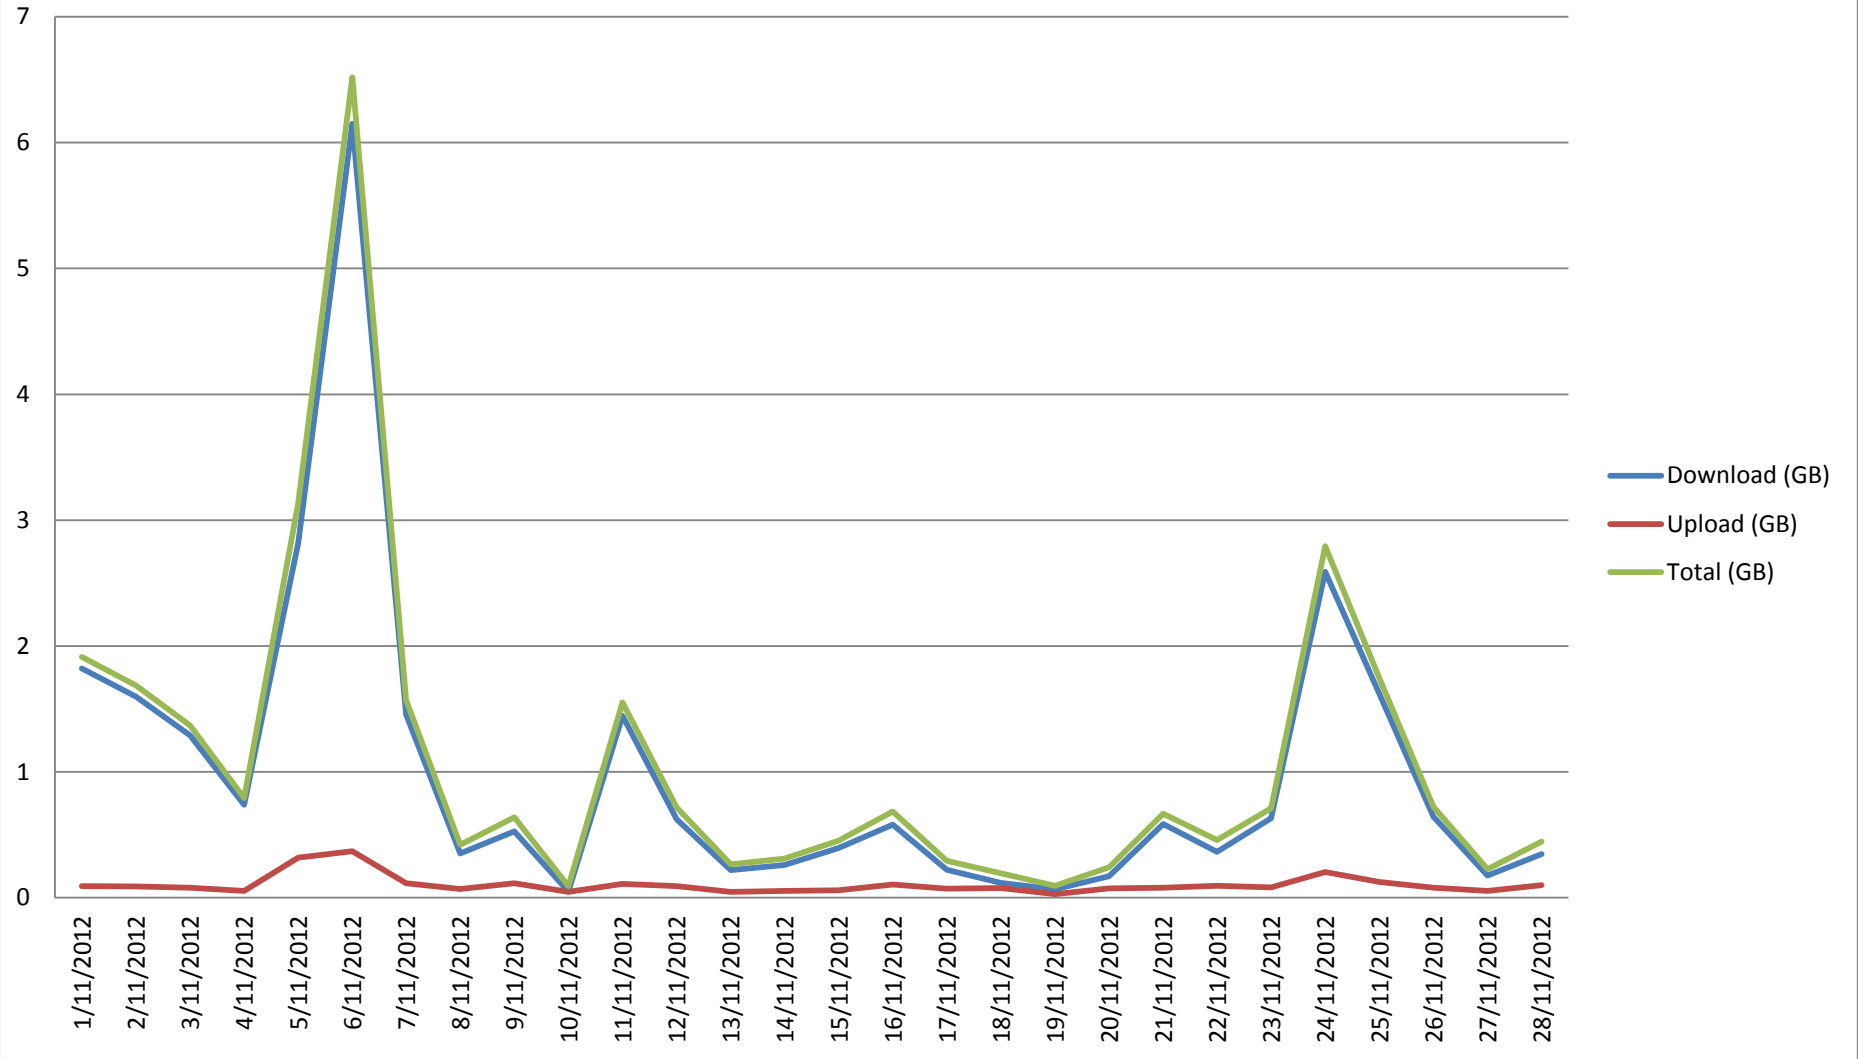

# Traffic - eduroam at QEII, November 2012

Session time > 3mins and Download >0b