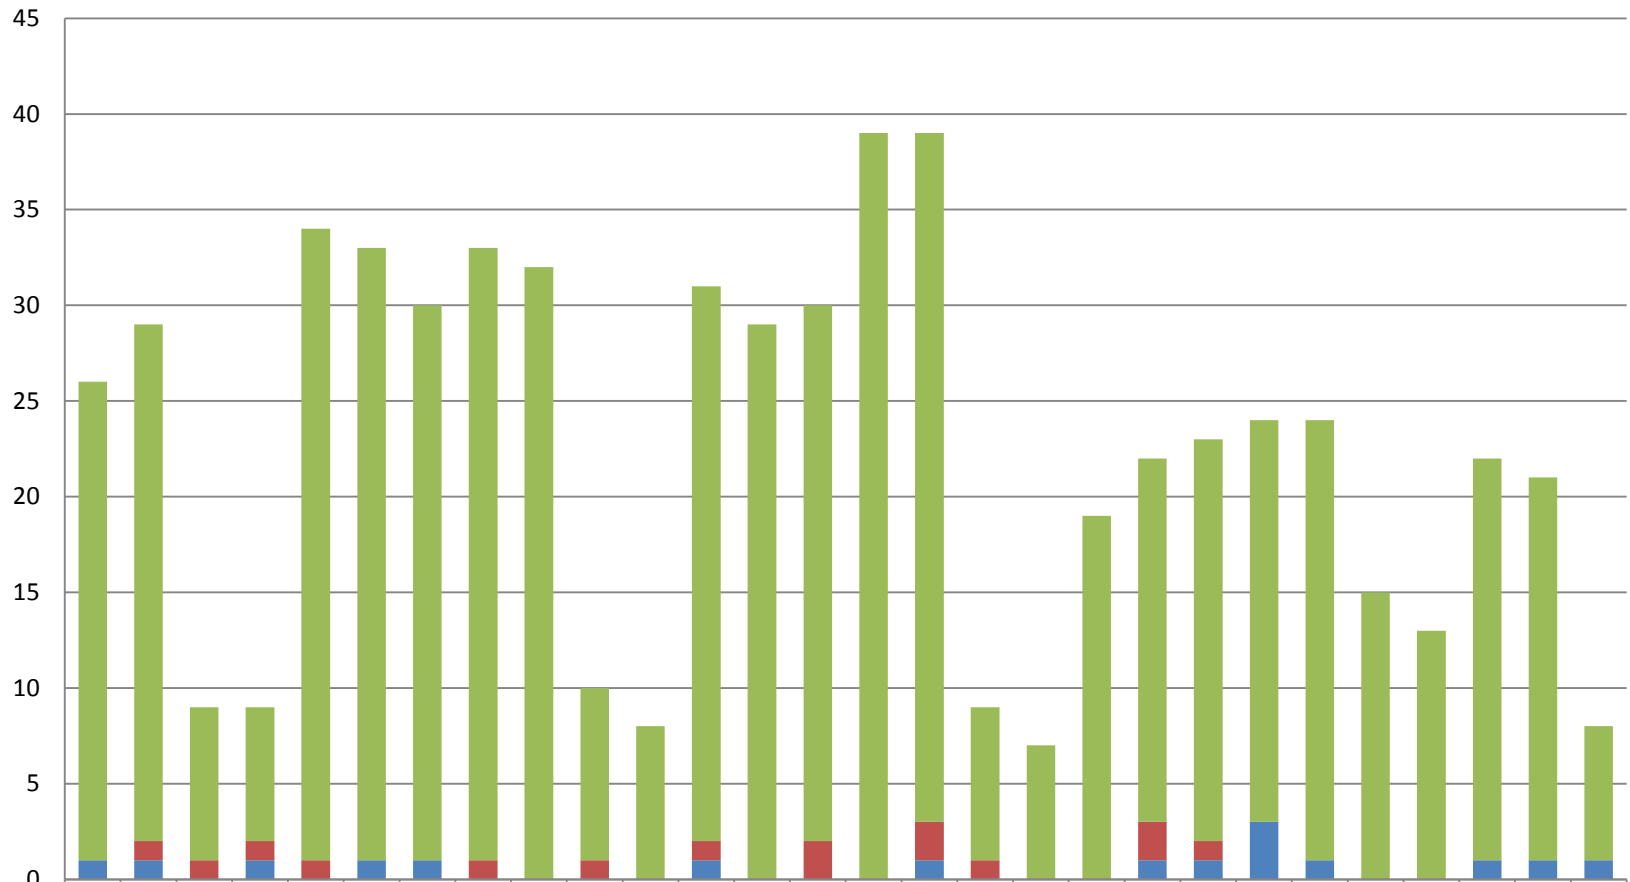

Domains, QEII, November 2012

	1	2	3	4	5	6	7	8	9	10	11	12	13	14	15	16	17	18	19	20	21	22	23	24	25	26	27	28
■ uq.edu.au	25	27	8	7	33	32	29	32	32	9	8	29	29	28	39	36	8	7	19	19	21	21	23	15	13	21	20	7
■ qut.edu.au		1	1	1	1			1		1		1		2		2	1			2	1							
■ griffith.edu.au	1	1		1		1	1					1				1				1	1	3	1			1	1	1