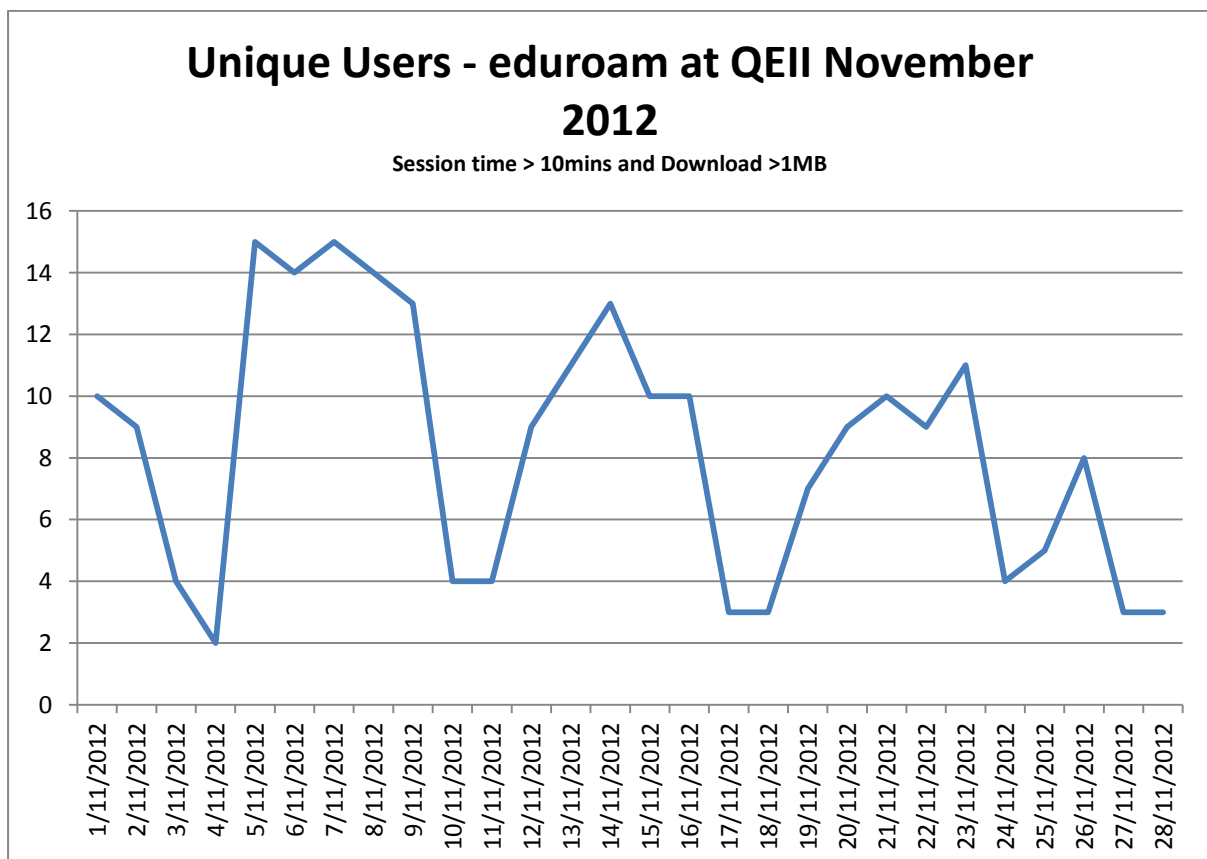

QEII Hospital