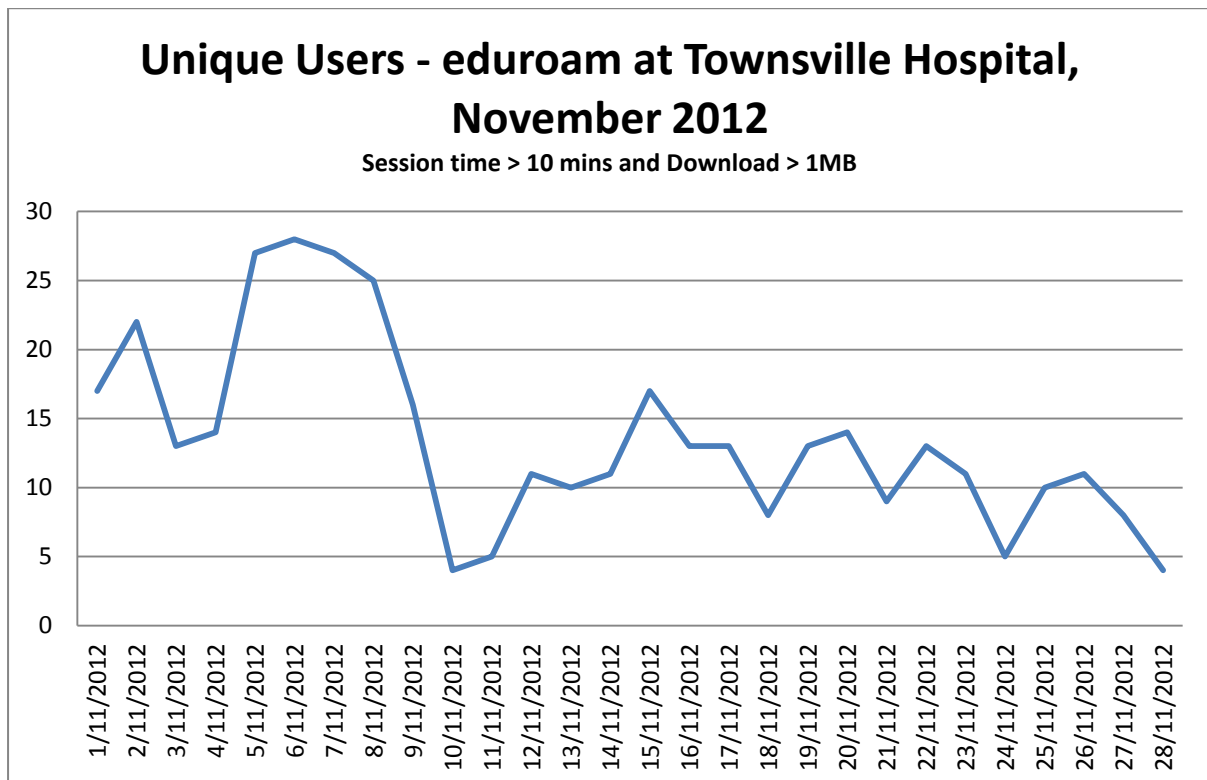

Townsville Hospital