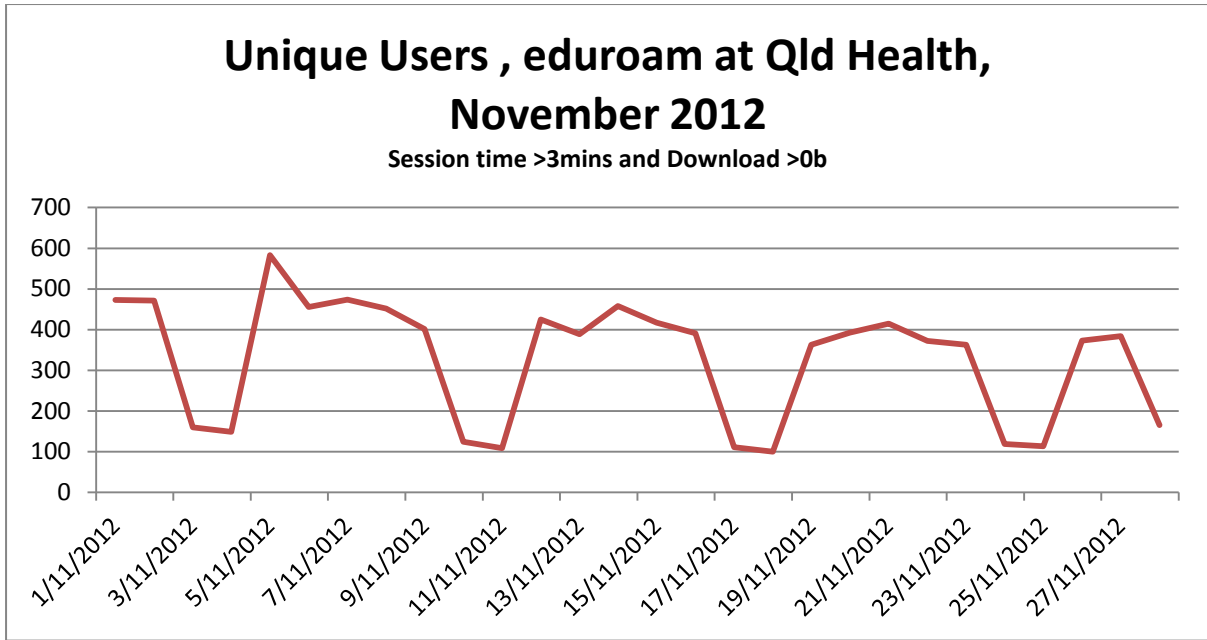

# Traffic, eduroam at Qld Health, November 2012

Session time > 3mins and Download >0b