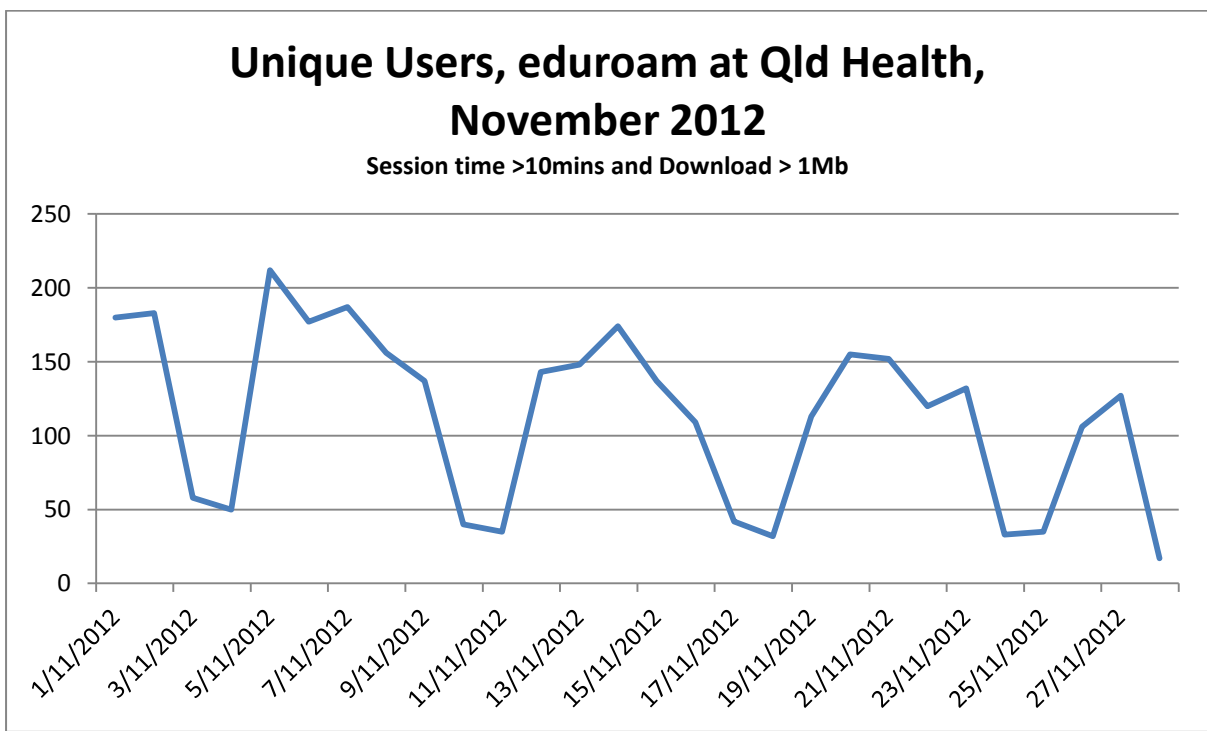

# Traffic, eduroam at Qld Health, November 2012

Session time > 3mins and Download >0b