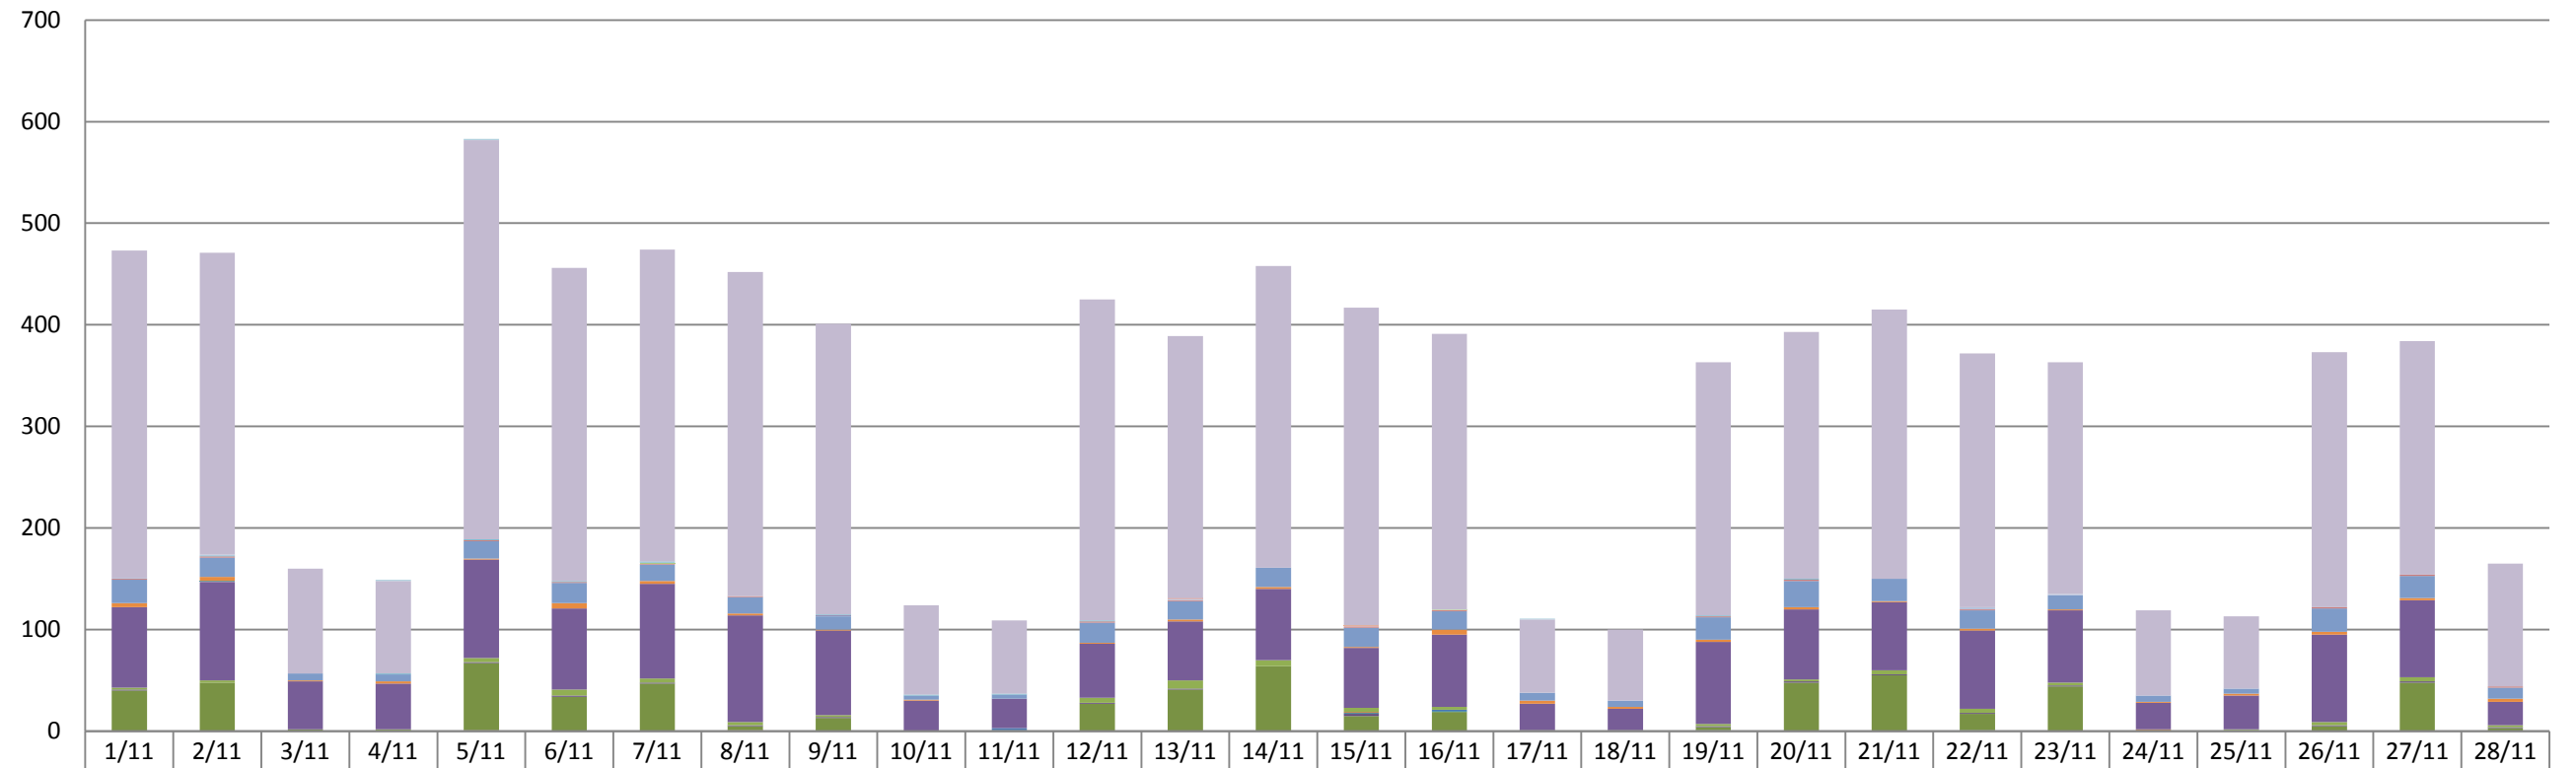

Domains, All Qld Health eduroam, November 2012

	1/11	2/11	3/11	4/11	5/11	6/11	7/11	8/11	9/11	10/11	11/11	12/11	13/11	14/11	15/11	16/11	17/11	18/11	19/11	20/11	21/11	22/11	23/11	24/11	25/11	26/11	27/11	28/11
uwaterloo.ca				1	1												1											
uq.edu.au	322	297	103	91	393	308	307	319	286	88	72	316	258	297	313	271	72	70	249	243	265	250	228	84	71	251	230	121
unsw.edu.au																1												
unimelb.edu.au													1															
une.edu.au	1	1											1									2	1					
ucl.ac.uk															1													
ubc.ca		1		1	1	1	1		1	1	1	1							1	1								
soliscom.uu.nl									1																			
rwth-aachen.de							1																					
rmit.edu.au	1	1			1	1	1	1				1	1		1	1			1	1		1				1	1	1
qut.edu.au	23	19	7	7	17	20	16	16	13	4	4	20	18	19	19	18	8	6	22	26	22	18	14	6	5	23	22	11
my.jcu.edu.au	4	4	1	2	1	5	3	2	1	1		1	2	2	1	5	3	2	2	2	1	2	1	1	2	3	2	3
monash.edu.au		1																										
jcu.edu.au	79	97	47	45	97	80	93	105	83	30	29	53	58	70	59	71	26	21	81	69	67	77	71	26	33	86	76	23
griffith.edu.au	2	2		2	4	6	4	3	2			5	8	6	4	3			2	2	4	4	3		1	3	4	2
fc.up.pt																									1			
deakin.edu.au											2					1												
csu.edu.au																									1			
csiro.au															1	1												
cqu.edu.au	1				1	1	1	1	1			1	1		2				1	1	1	1	1			1	1	1
bond.edu.au	40	48	2		66	34	47	4	13		1	27	41	64	15	19	1	1	3	48	55	16	44	1		5	48	3
aims.gov.au					1			1																				
aarnet.edu.au																			1			1