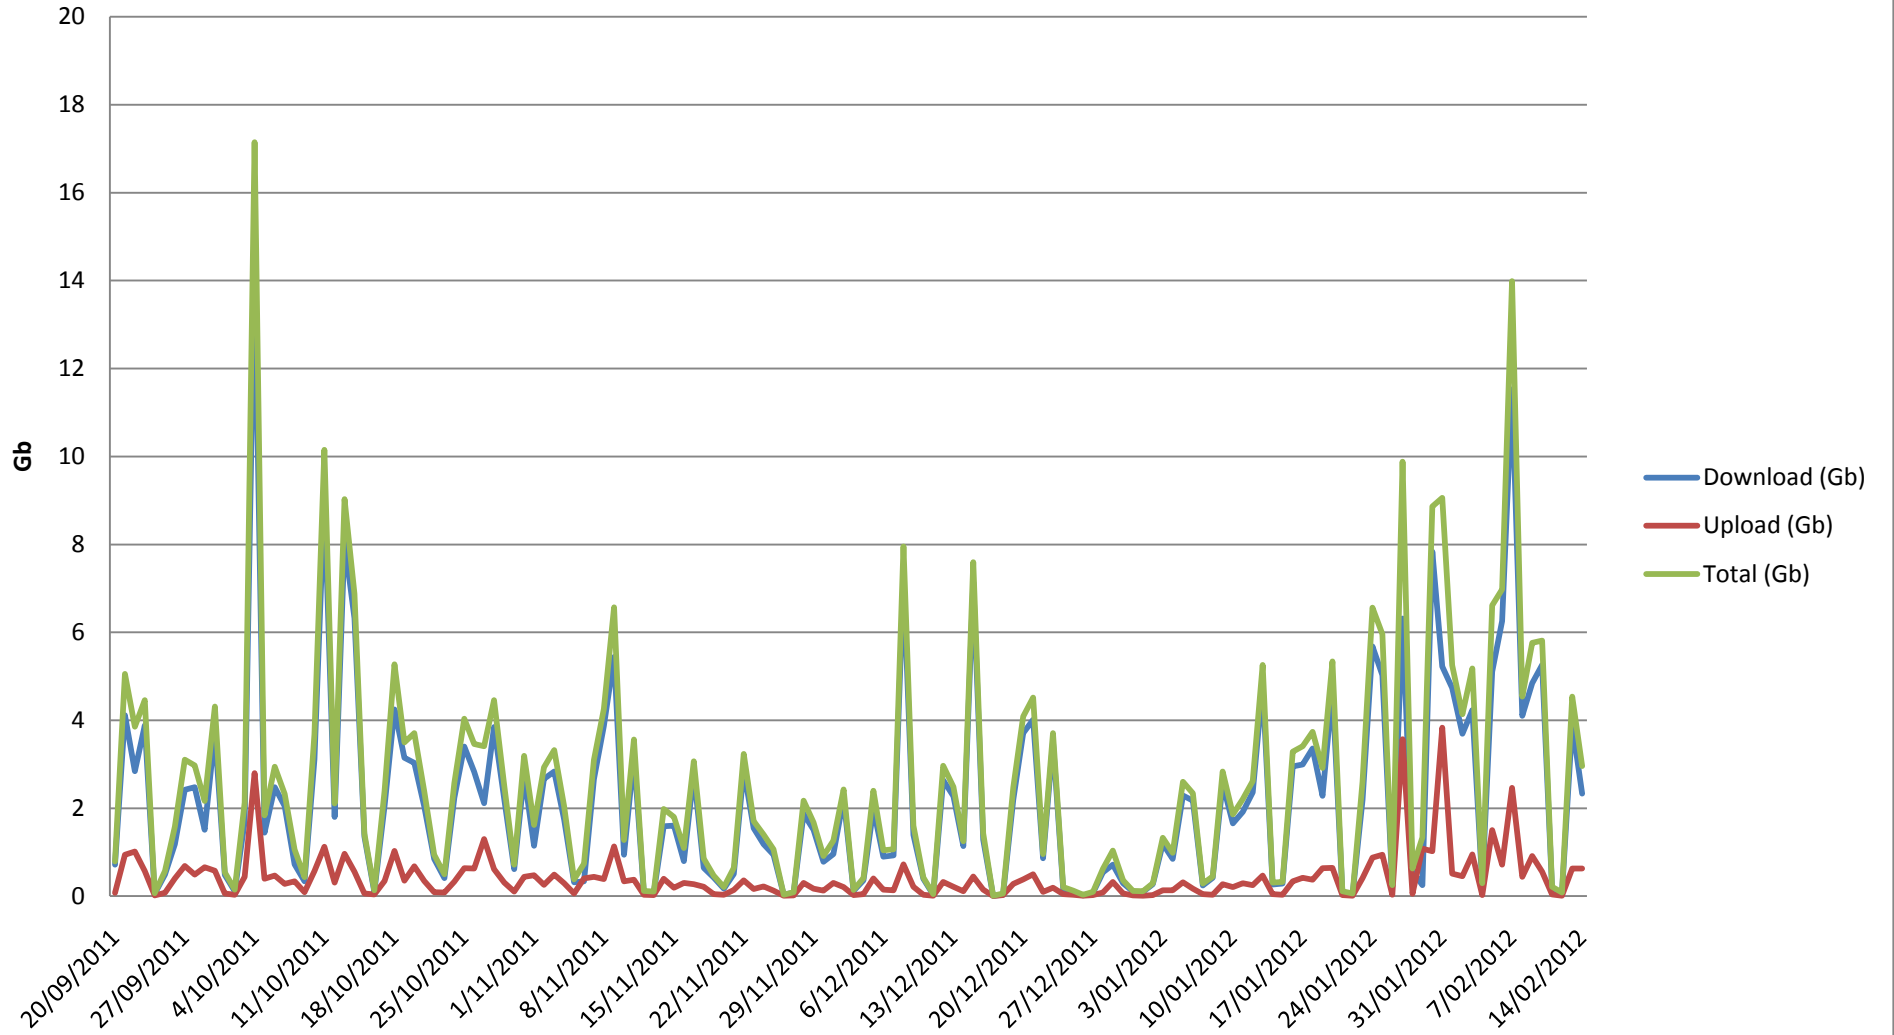

Unique Users - Qld Health 20/09/2011 - 14/02/2012

Download > 1Mb, Session Time > 10 minutes

Unique Users - Qld Health 20/09/2011 - 14/02/2012

Downlaod > 1Mb, Session Time >10 minutes

	Sep-11	Oct-11	Nov-11	Dec-11	Jan-12	Feb-12
Unique Users	185	310	253	166	387	347

Traffic - Qld Health 20/19/2011-14/02/2012

Download >0b, Session Time >180s

Traffic - Qld Health 20/09/2011 - 14/02/2012

Download >1Mb, Session Time >10 minutes

Traffic -Qld Health 20/09/2011-14/02/2012 Download >1Mb, Session Time > 10minutes

	Sep-11	Oct-11	Nov-11	Dec-11	Jan-12	Feb-12
■ Upload (Gb)	1.40	9.09	5.89	4.21	14.16	8.37
■ Download (Gb)	0.70	4.54	39.23	42.49	63.70	51.18