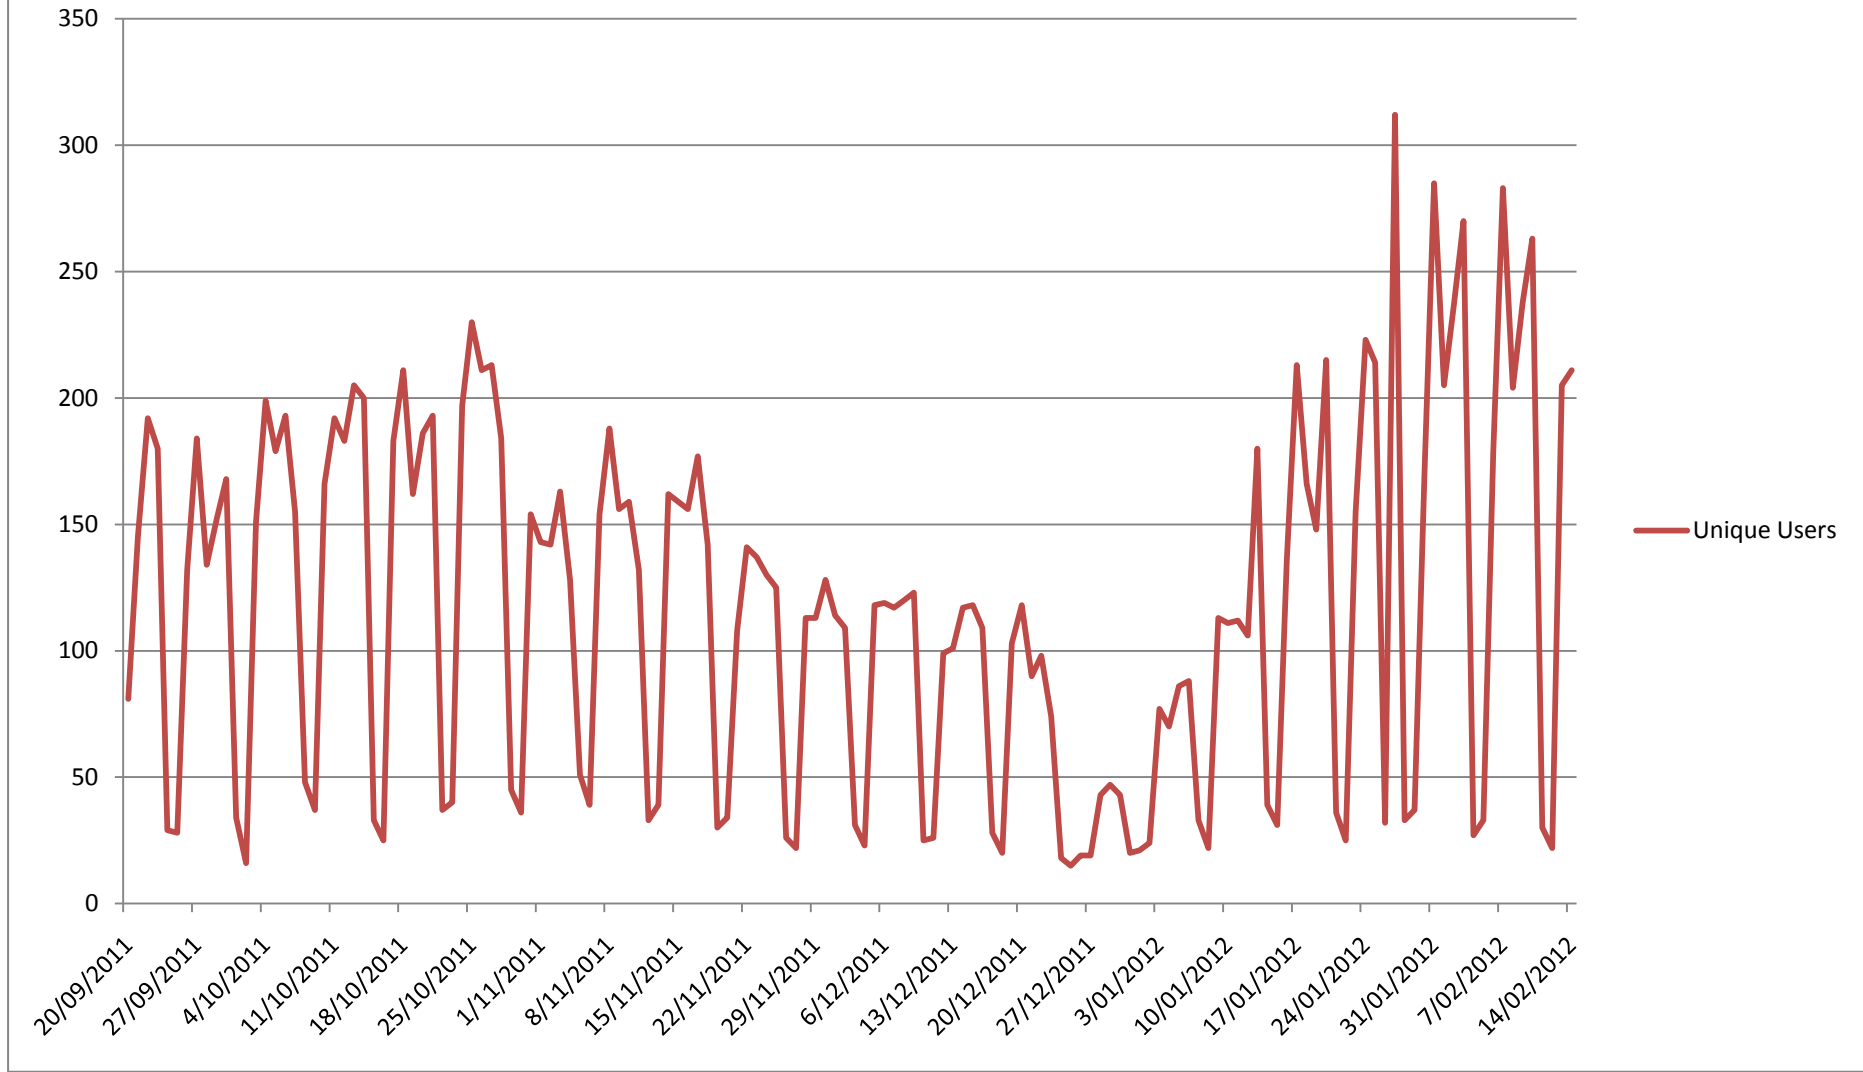

Unique Users - Qld Health 20/09/11-14/02/2012

Download >0b, Session Time >180s

Unique Users - Qld Health Sep'11 - Feb '12

Download >0b, Session Time >180s

	Sep-11	Oct-11	Nov-11	Dec-11	Jan-12	Feb-12
Unique Users	597	1057	930	605	866	731

Unique Users - Qld Health 20/09/2011 - 14/02/2012

Download > 1Mb, Session Time > 10 minutes

Unique Users - Qld Health 20/09/2011 - 14/02/2012

Downlaod > 1Mb, Session Time >10 minutes

	Sep-11	Oct-11	Nov-11	Dec-11	Jan-12	Feb-12
Unique Users	185	310	253	166	387	347

Traffic - Qld Health 20/19/2011-14/02/2012

Download >0b, Session Time >180s

Traffic - Qld Health 20/09/2011 - 14/02/2012

Download >1Mb, Session Time >10 minutes

Traffic -Qld Health 20/09/2011-14/02/2012 Download >1Mb, Session Time > 10minutes

	Sep-11	Oct-11	Nov-11	Dec-11	Jan-12	Feb-12
■ Upload (Gb)	1.40	9.09	5.89	4.21	14.16	8.37
■ Download (Gb)	0.70	4.54	39.23	42.49	63.70	51.18