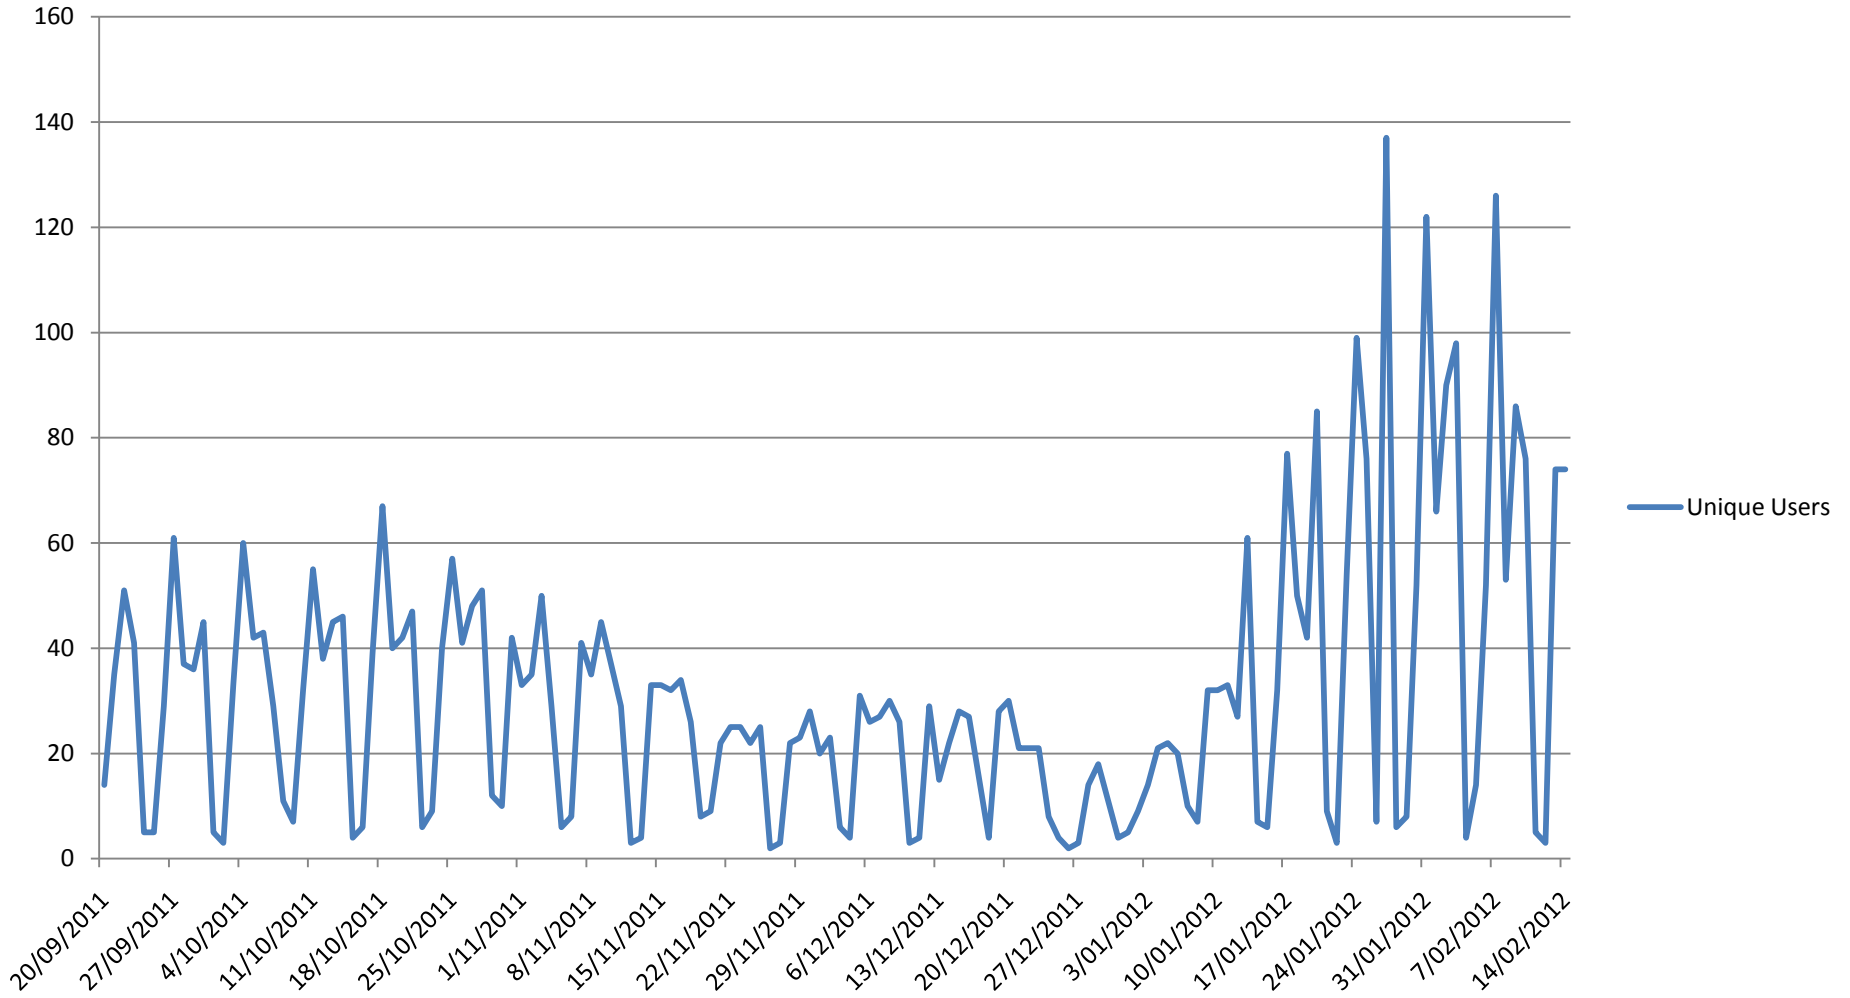

Unique Users - Qld Health 20/09/11-14/02/2012

Download >0b, Session Time >180s

Unique Users - Qld Health Sep'11 - Feb '12

Download >0b, Session Time >180s

	Sep-11	Oct-11	Nov-11	Dec-11	Jan-12	Feb-12
Unique Users	597	1057	930	605	866	731

Unique Users - Qld Health 20/09/2011 - 14/02/2012

Download > 1Mb, Session Time > 10 minutes

Unique Users - Qld Health 20/09/2011 - 14/02/2012

Downlaod > 1Mb, Session Time >10 minutes

	Sep-11	Oct-11	Nov-11	Dec-11	Jan-12	Feb-12
Unique Users	185	310	253	166	387	347

Traffic - Qld Health 20/19/2011-14/02/2012

Download >0b, Session Time >180s

Traffic - Qld Health 20/09/2011 - 14/02/2012

Download >1Mb, Session Time >10 minutes

Traffic -Qld Health 20/09/2011-14/02/2012 Download >1Mb, Session Time > 10minutes

	Sep-11	Oct-11	Nov-11	Dec-11	Jan-12	Feb-12
■ Upload (Gb)	1.40	9.09	5.89	4.21	14.16	8.37
■ Download (Gb)	0.70	4.54	39.23	42.49	63.70	51.18