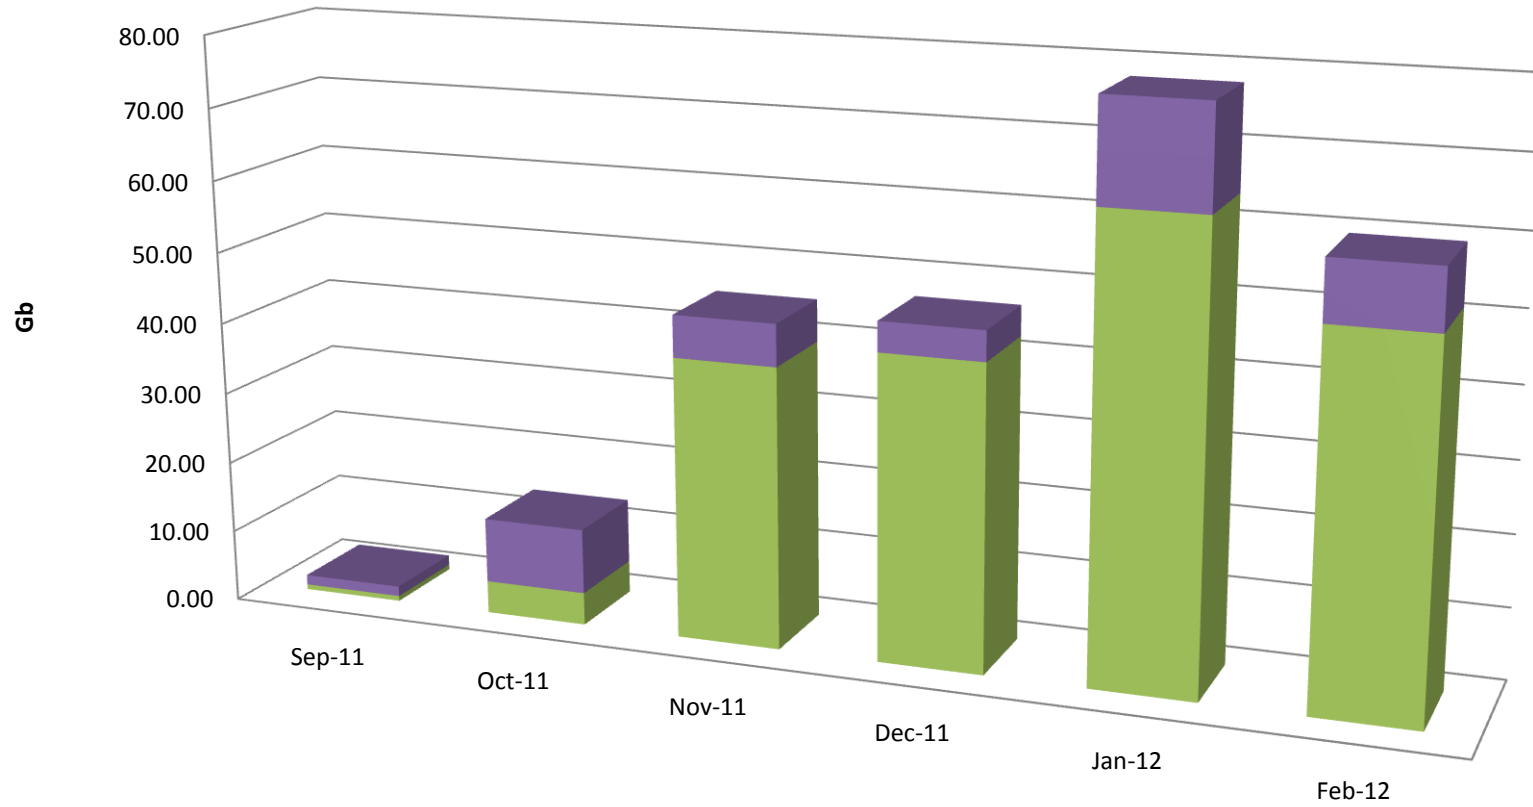

Traffic - Qld Health 20/19/2011-14/02/2012

Download >0b, Session Time >180s

Traffic - Qld Health 20/09/2011 - 14/02/2012

Download >1Mb, Session Time >10 minutes

Traffic -Qld Health 20/09/2011-14/02/2012 Download >1Mb, Session Time > 10minutes

	Sep-11	Oct-11	Nov-11	Dec-11	Jan-12	Feb-12
■ Upload (Gb)	1.40	9.09	5.89	4.21	14.16	8.37
■ Download (Gb)	0.70	4.54	39.23	42.49	63.70	51.18