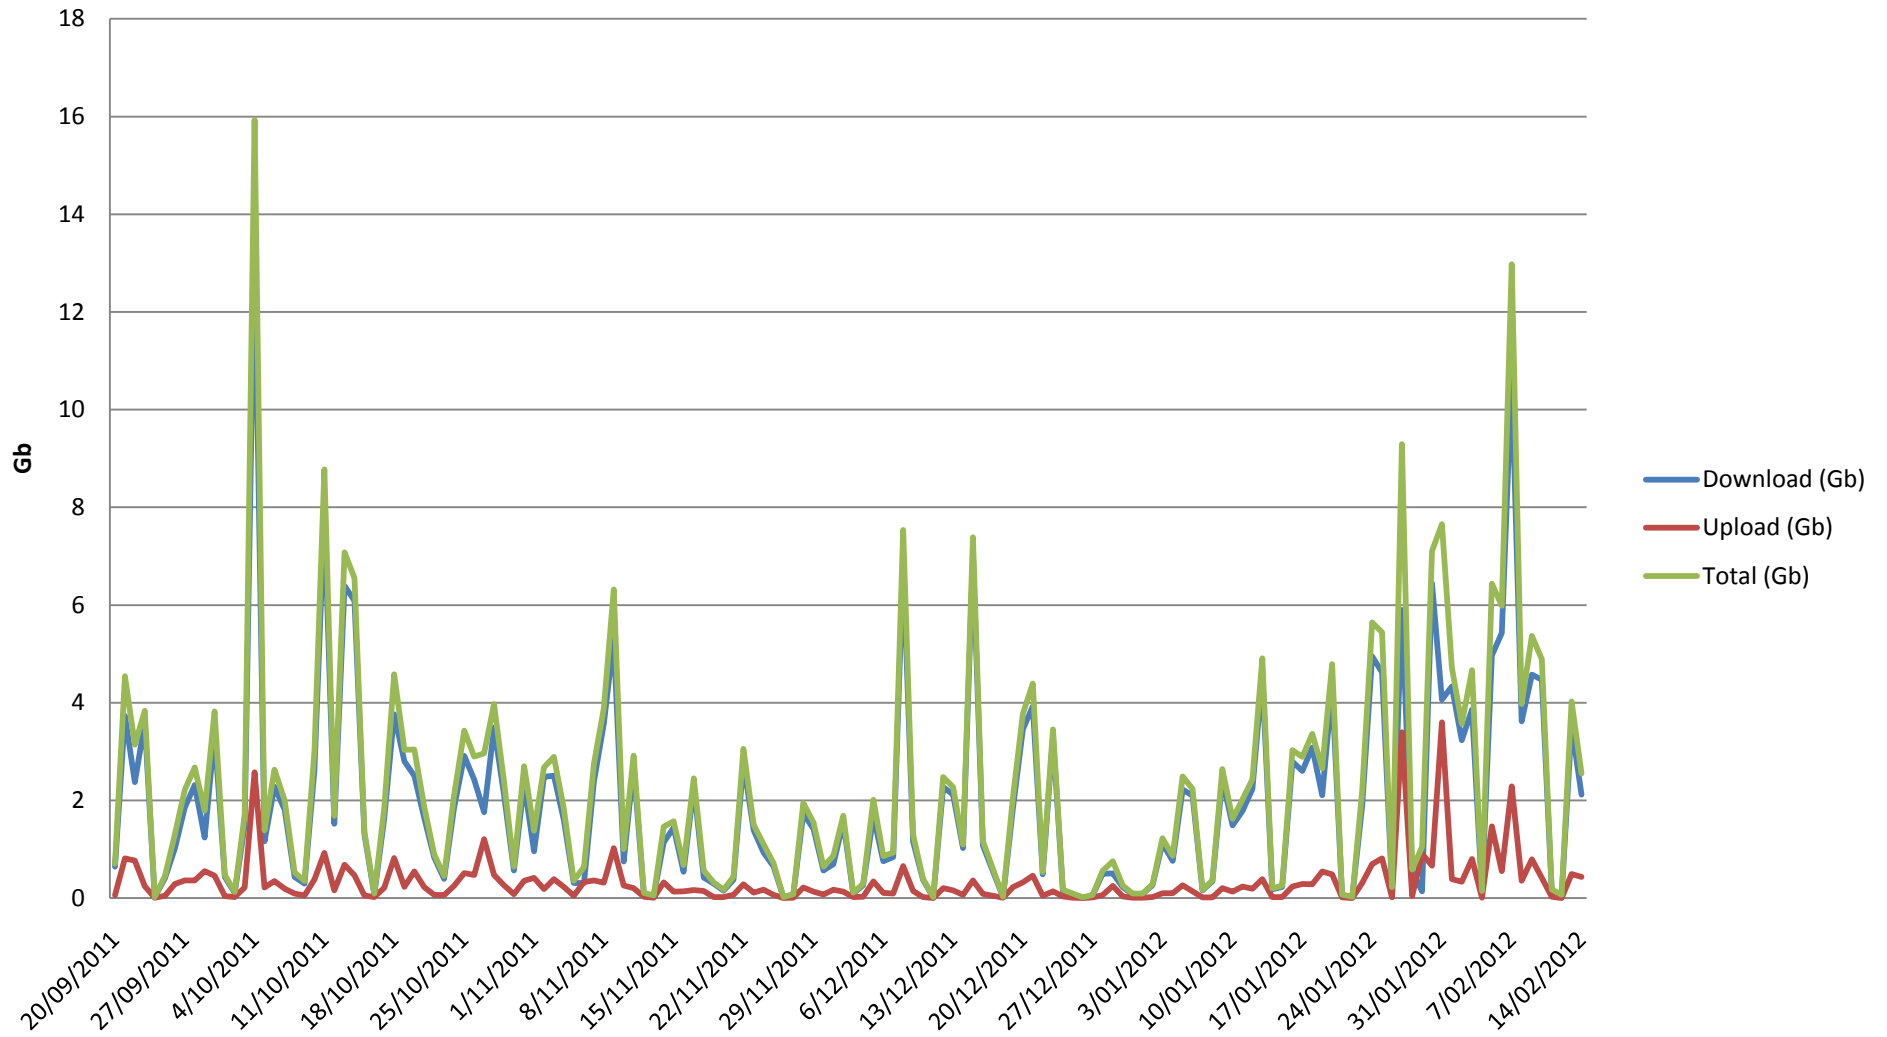

Unique Users - Qld Health 20/09/2011 - 14/02/2012

Download > 1Mb, Session Time > 10 minutes

Unique Users - Qld Health 20/09/2011 - 14/02/2012

Downlaod > 1Mb, Session Time >10 minutes

	Sep-11	Oct-11	Nov-11	Dec-11	Jan-12	Feb-12
Unique Users	185	310	253	166	387	347

Traffic - Qld Health 20/19/2011-14/02/2012

Download >0b, Session Time >180s

Traffic - Qld Health 20/09/2011 - 14/02/2012

Download >1Mb, Session Time >10 minutes

Traffic -Qld Health 20/09/2011-14/02/2012 Download >1Mb, Session Time > 10minutes

	Sep-11	Oct-11	Nov-11	Dec-11	Jan-12	Feb-12
■ Upload (Gb)	1.40	9.09	5.89	4.21	14.16	8.37
■ Download (Gb)	0.70	4.54	39.23	42.49	63.70	51.18