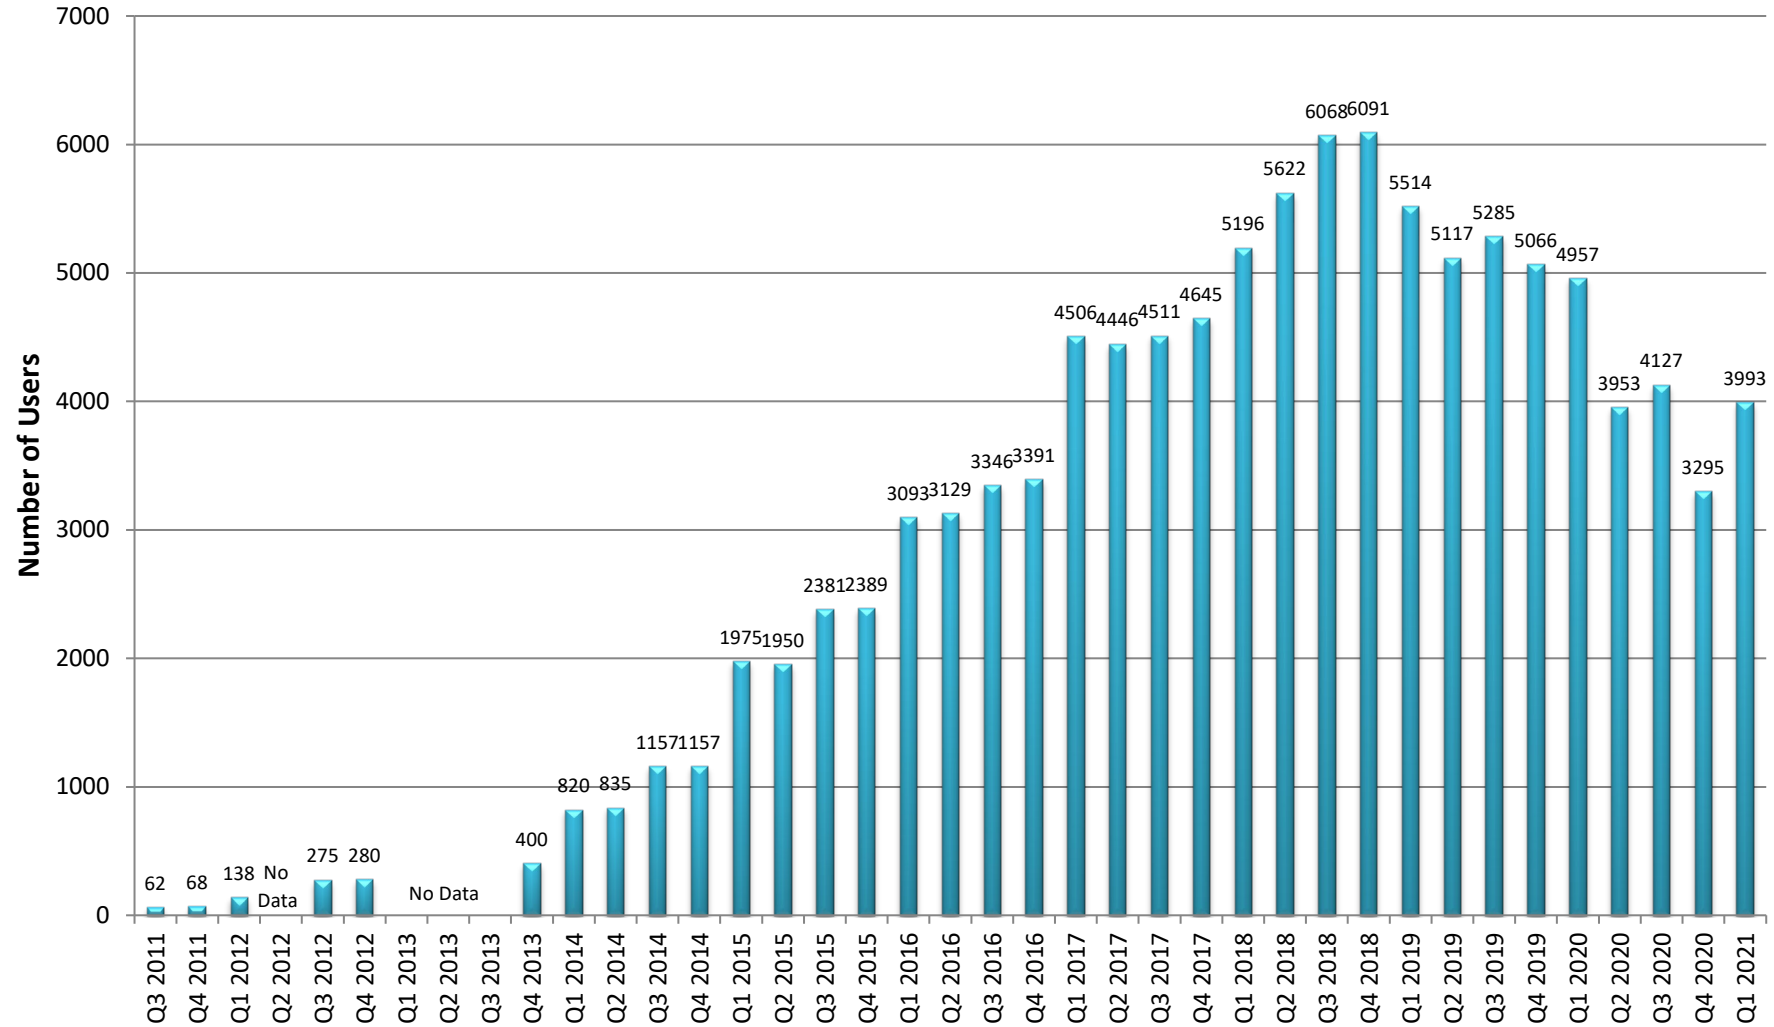

EDUROAM Usage in Queensland Health Pricincts

Peak Daily Unique Users - Quarterly

Q3 2011 - Q1 2021

Session time > 10 mins & download > 1MB

Highest number of users for a day per quarter